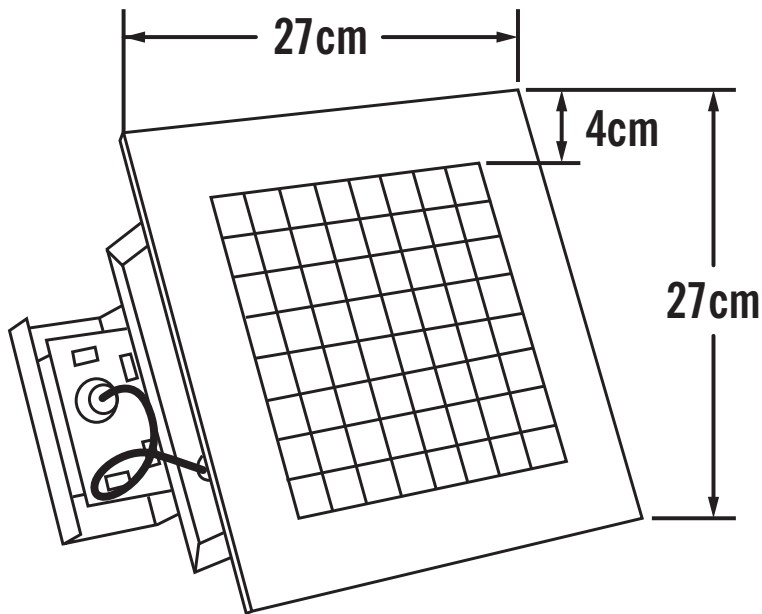

Konstsmide - Recess - 7092-000 - Stainless Steel Outdoor Recessed Downlight

CONTACT