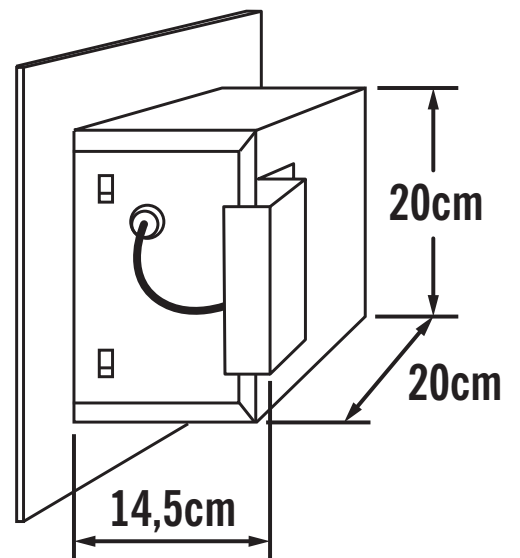

Konstsmide - Recess - 7092-000 - Stainless Steel Outdoor Recessed Downlight

CONTACT