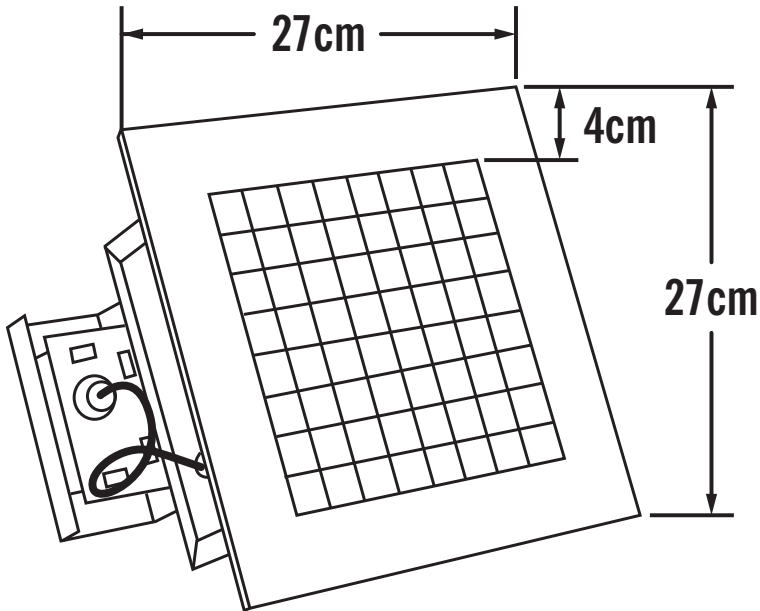

Konstsmide - Recess - 7092-200 - White Outdoor Recessed Downlight

**CONTACT**