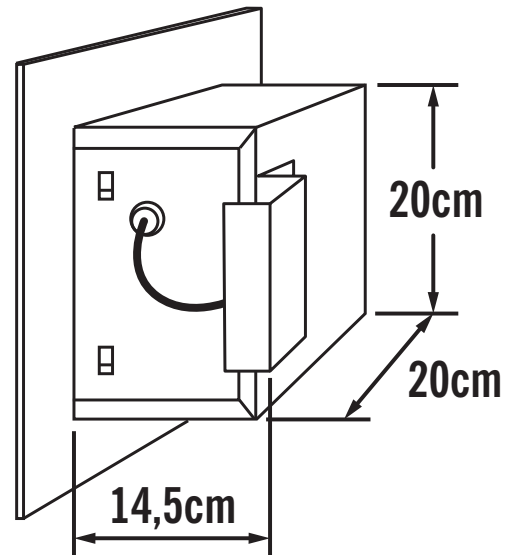

Konstsmide - Recess - 7092-200 - White Outdoor Recessed Downlight

**CONTACT**