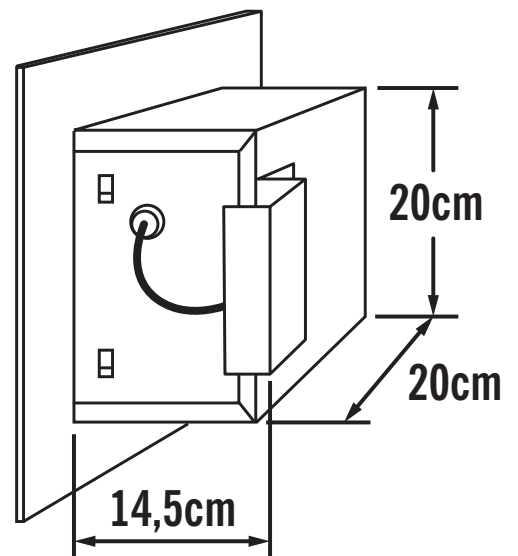

Konstsmide - Recess - 7092-900 - Copper Outdoor Recessed Downlight

**CONTACT**