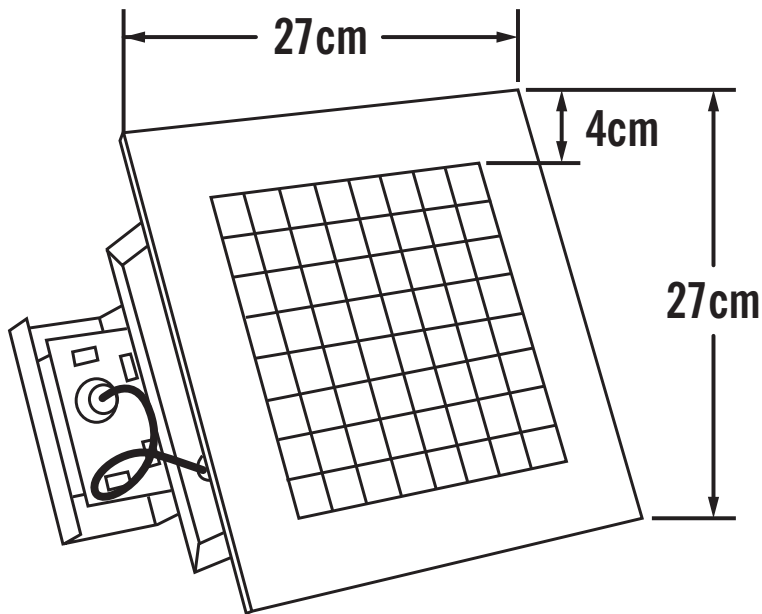

Konstsmide - Recess - 7092-900 - Copper Outdoor Recessed Downlight

**CONTACT**