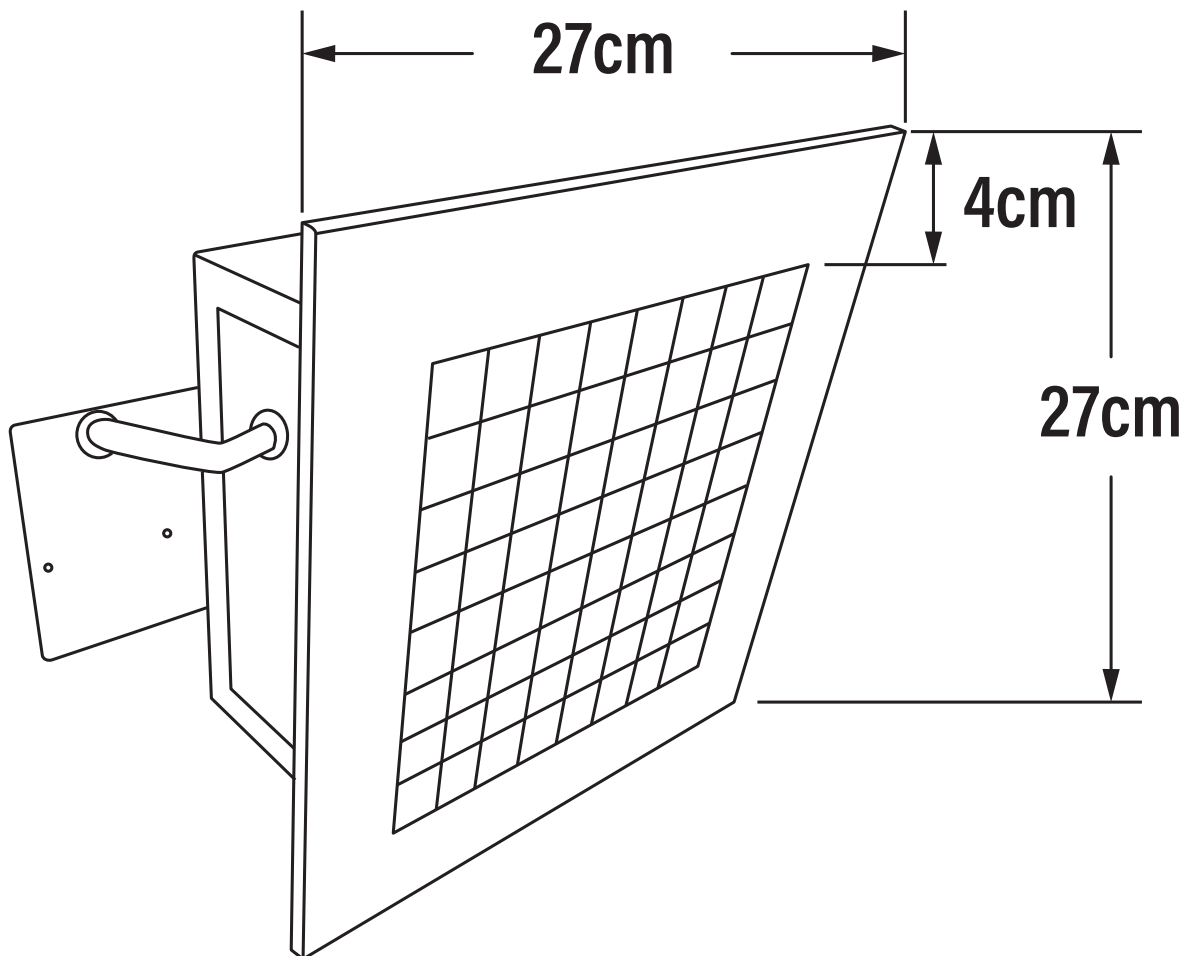

Konstsmide - Recess - 7098-200 - LED White IP44 Outdoor Recessed Downlight

**CONTACT**