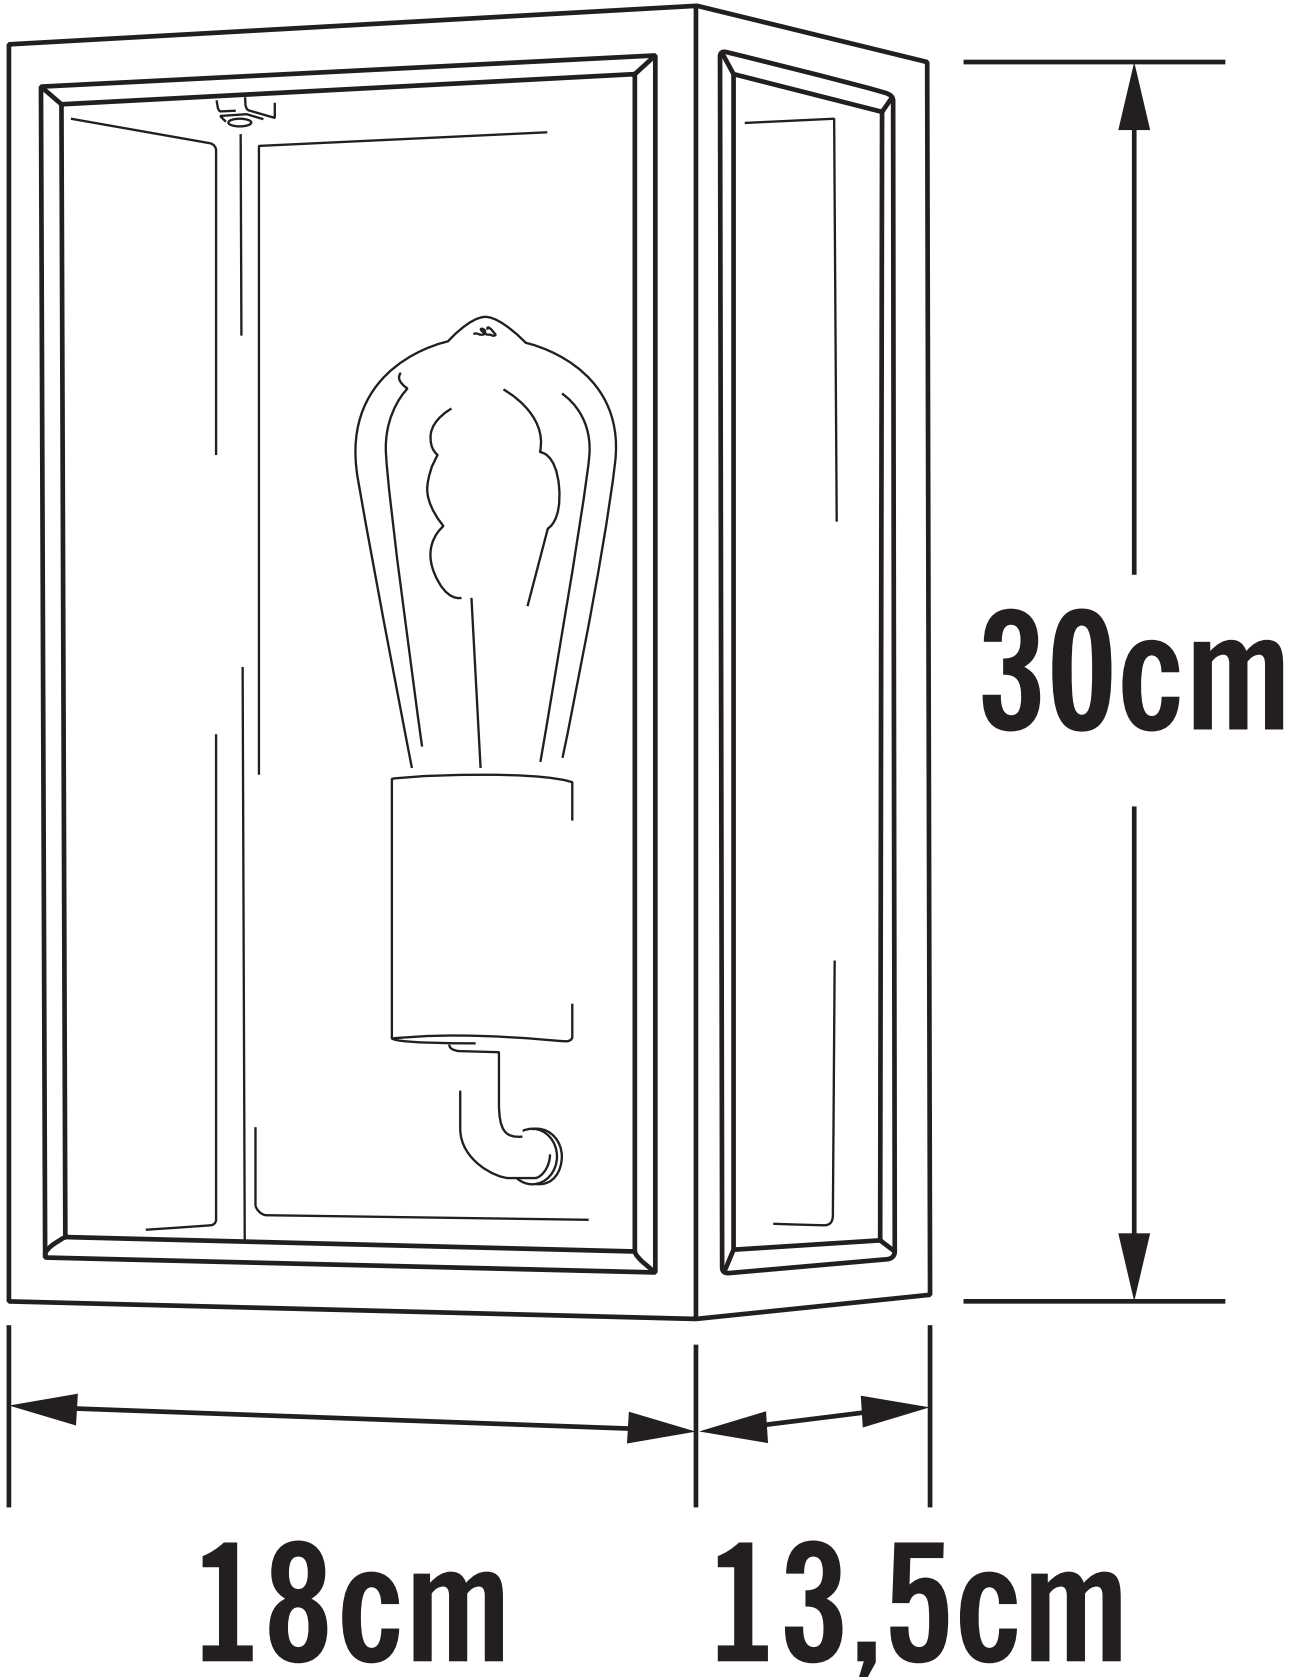

Konstsmide - Carpi - 7347-758 - Black Brushed Brass Clear Glass IP44 Outdoor Half Lantern Wall Light

**CONTACT**