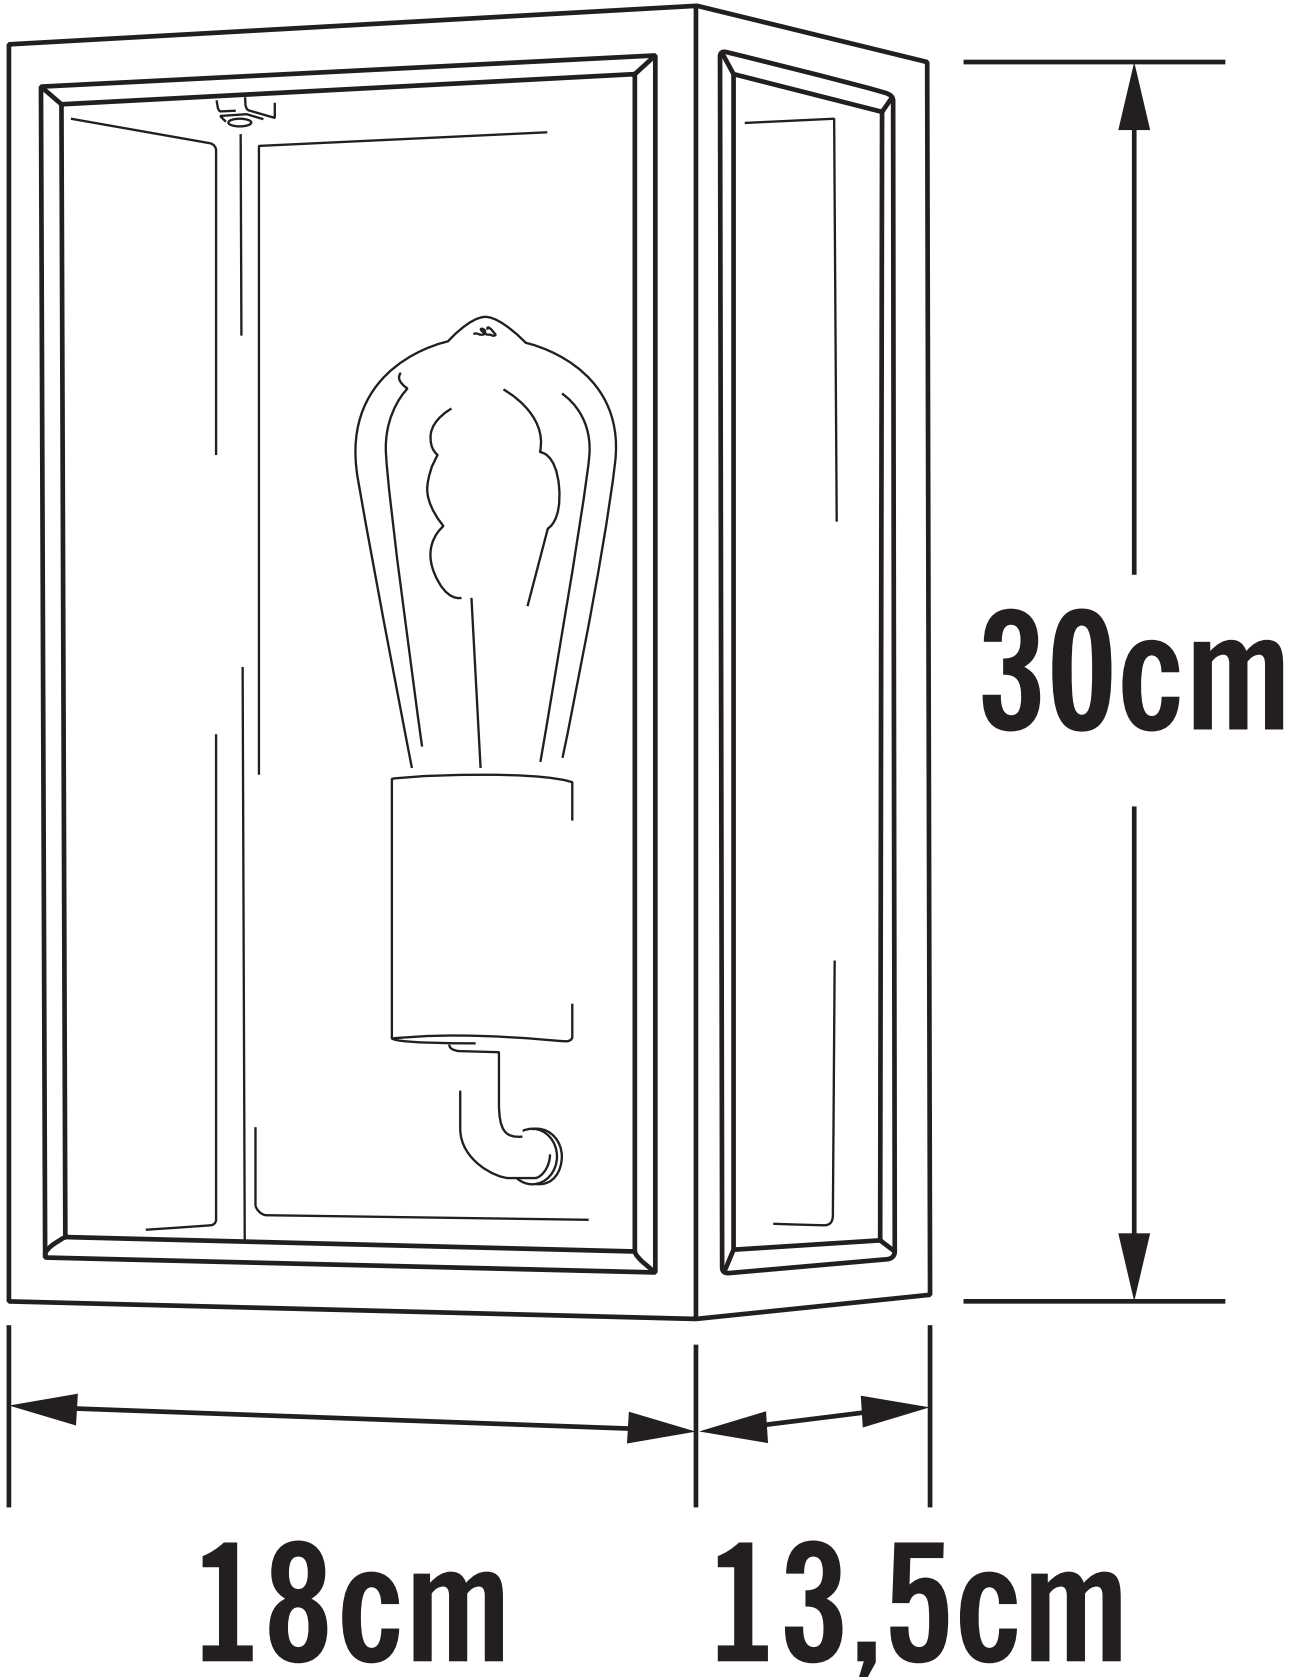

Konstsmide - Carpi - 7347-800 - Brushed Brass Clear Glass IP44 Outdoor Half Lantern Wall Light

**CONTACT**