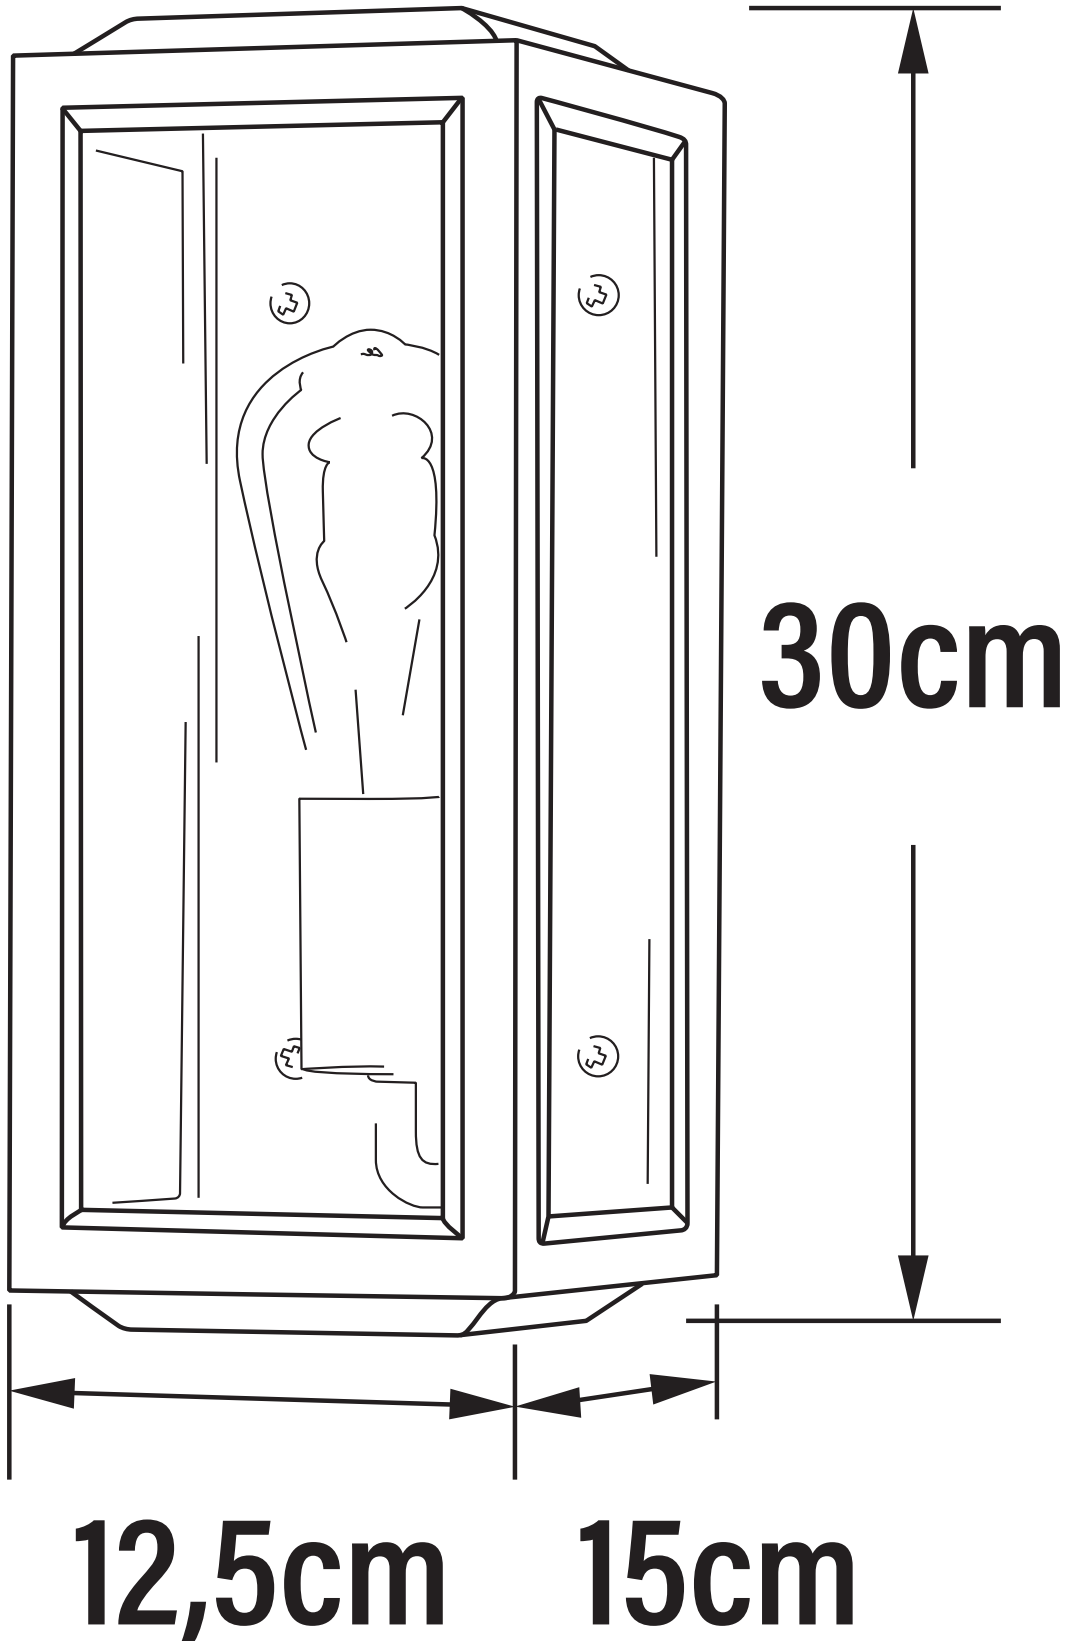

Konstsmide - Carpi - 7348-758 - Black Brass Clear Glass IP44 Outdoor Half Lantern Wall Light

CONTACT