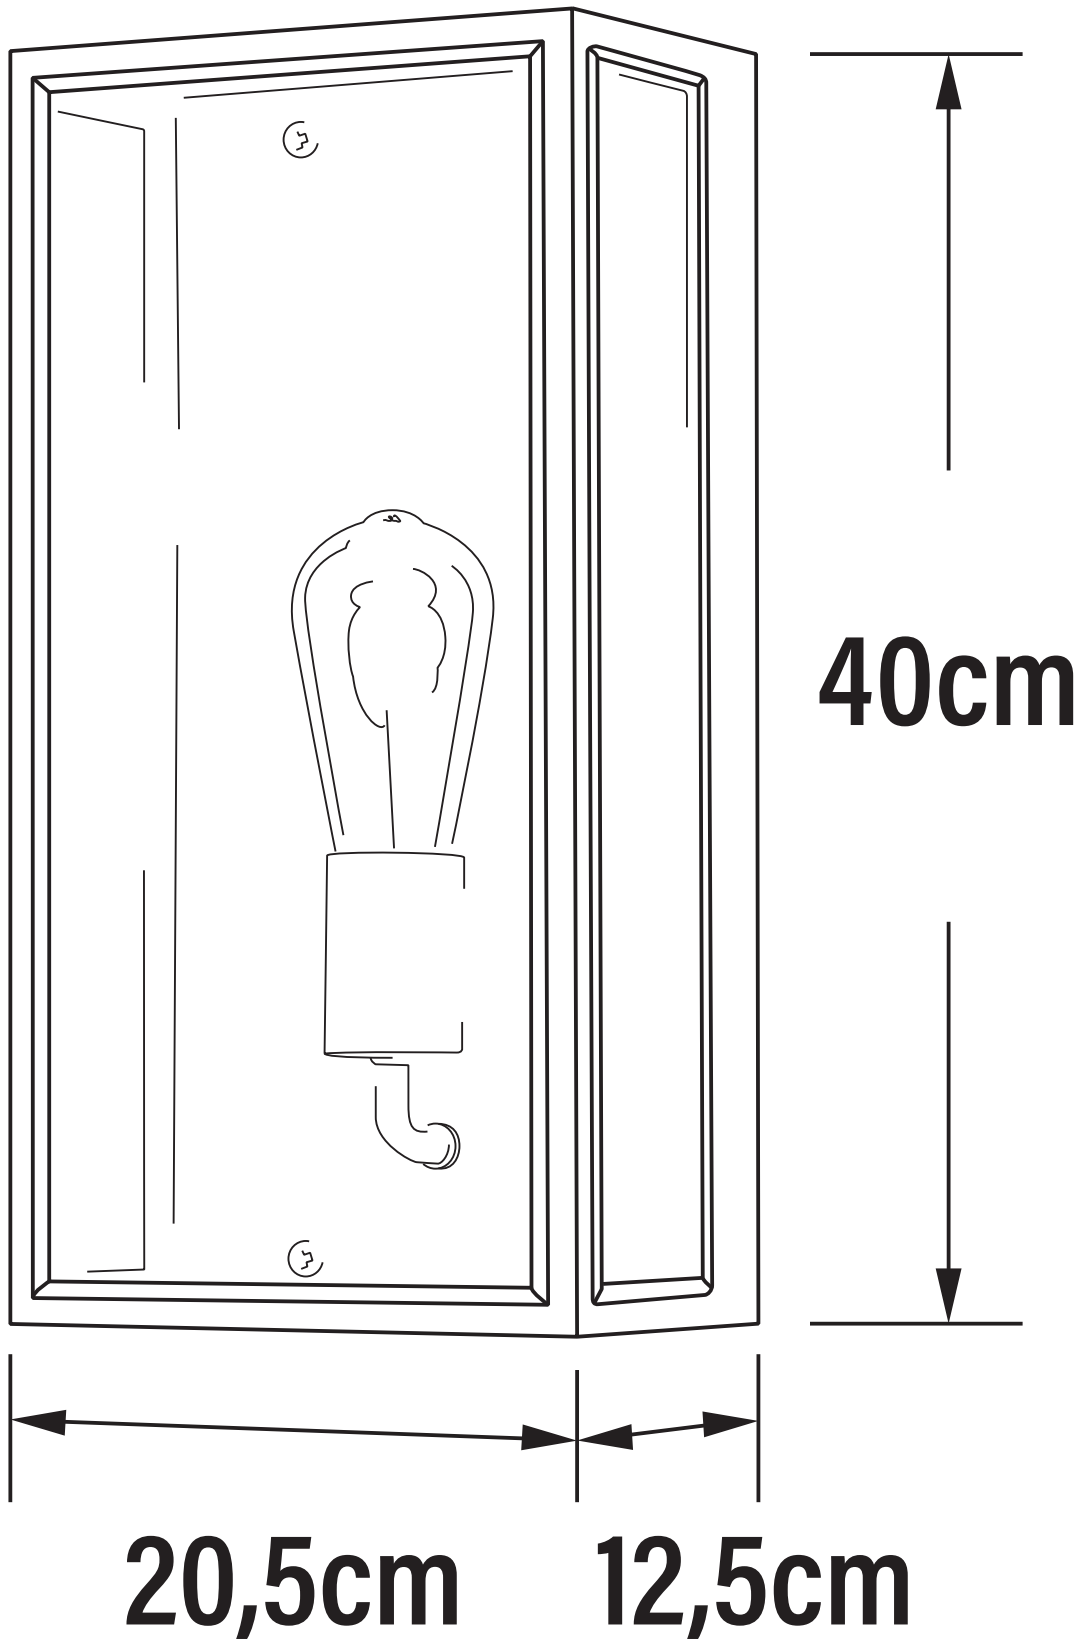

Konstsmide - Carpi - 7349-758 - Black Brushed Brass Clear Glass IP44 Outdoor Half Lantern Wall Light

CONTACT