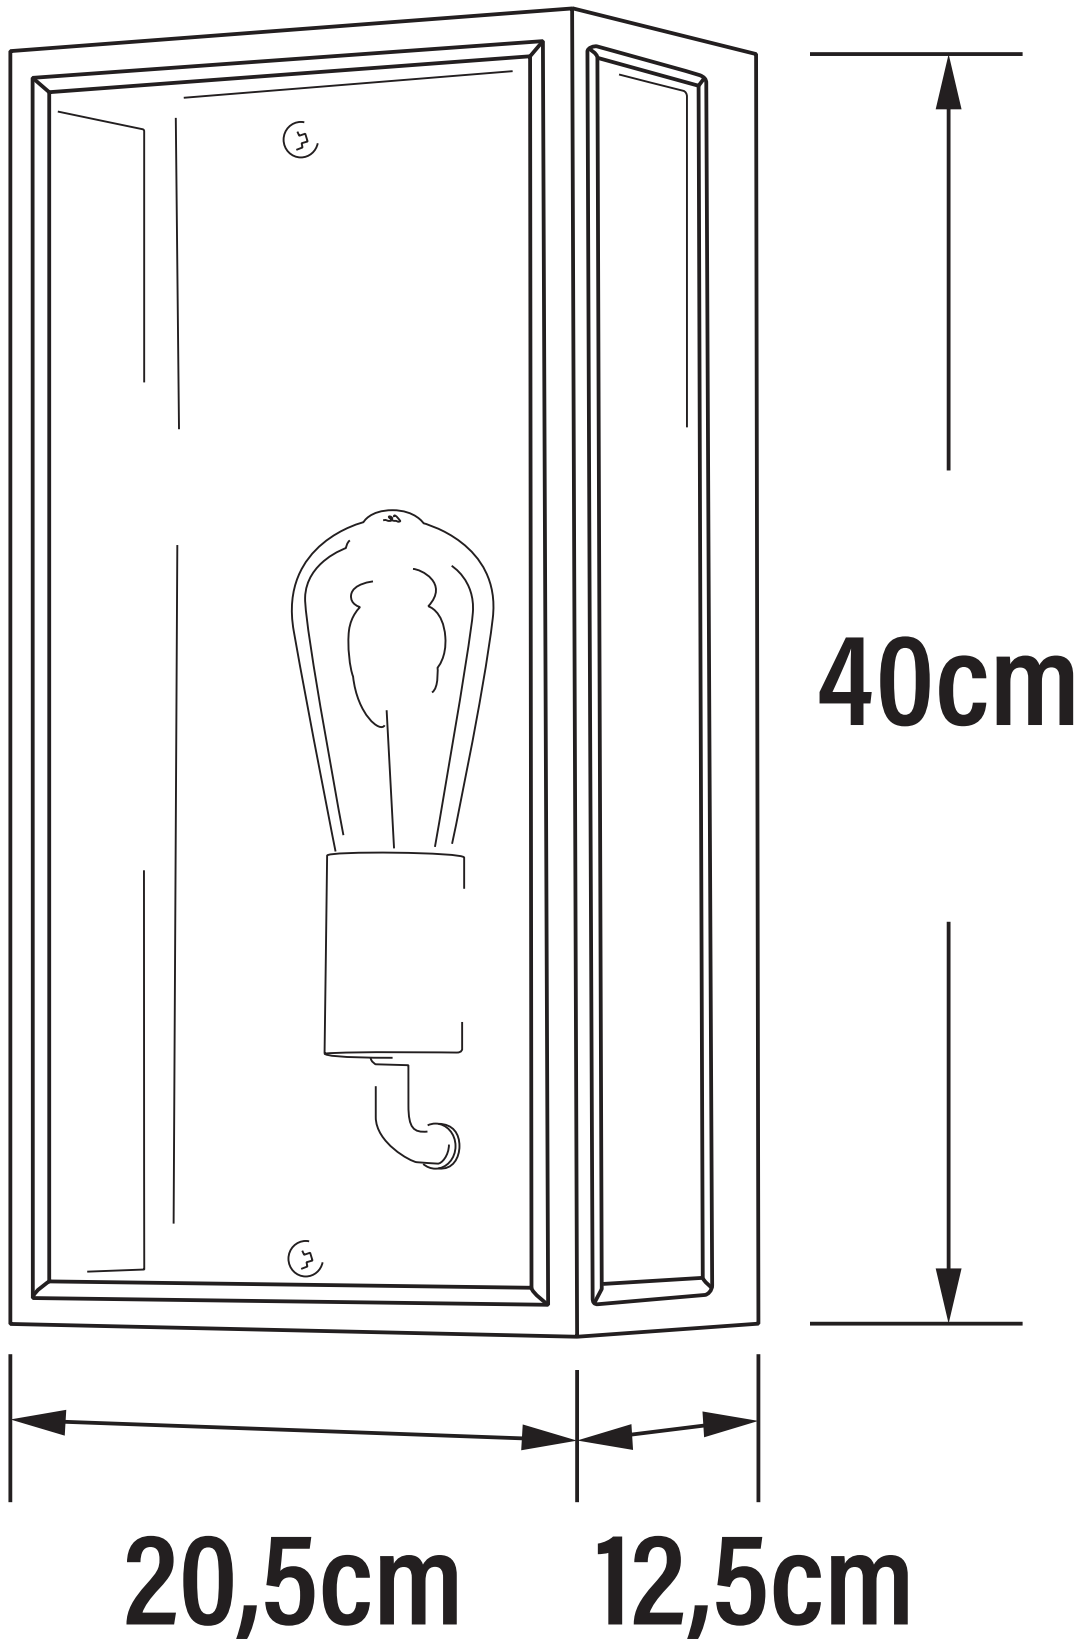

Konstsmide - Carpi - 7349-800 - Brushed Brass Clear Glass IP44 Outdoor Half Lantern Wall Light

CONTACT