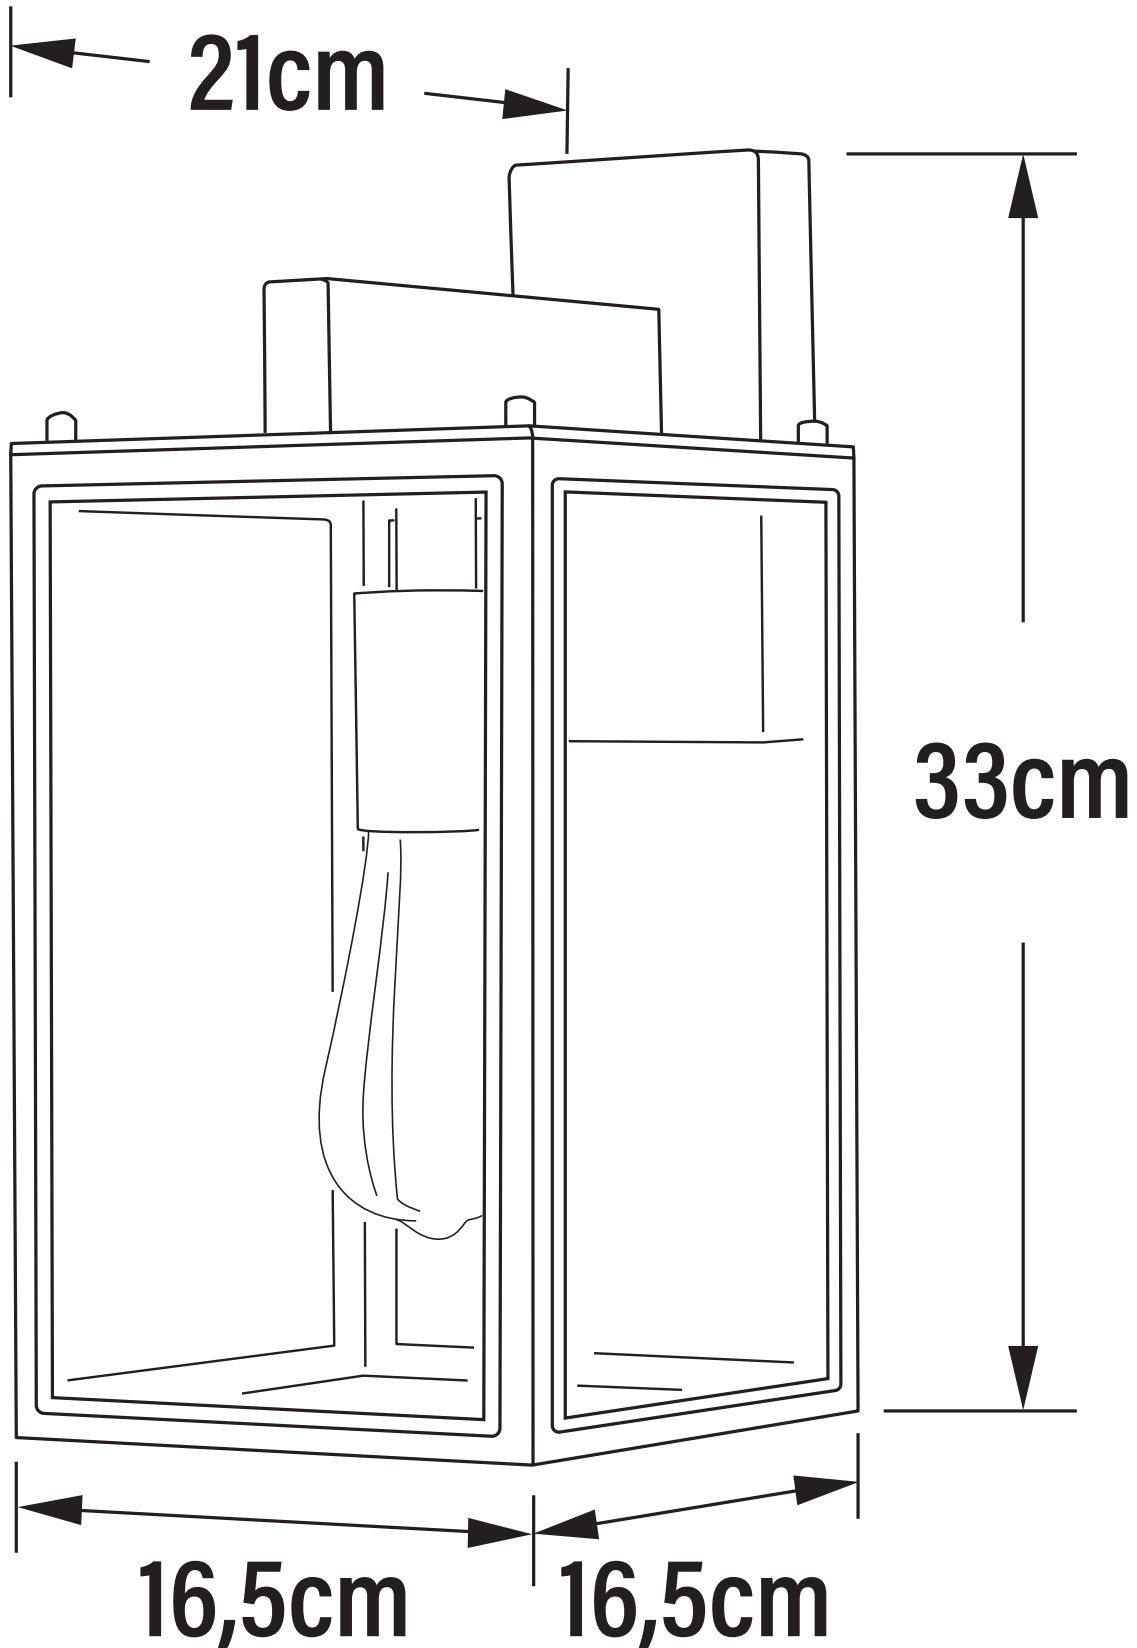

Konstsmide - Carpi - 7352-750 - Black Clear Glass Outdoor Wall Light

CONTACT