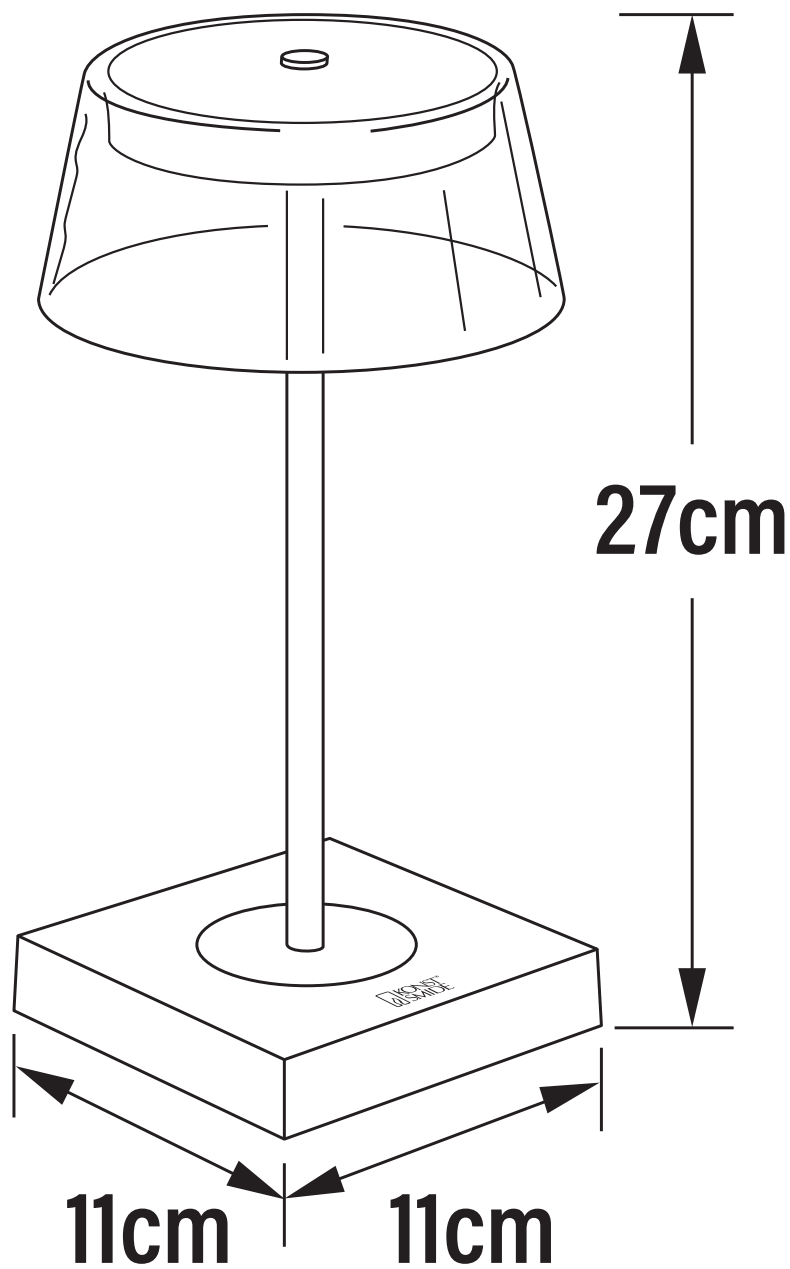

Konstsmide - Scilla - 7816-750 - LED Black IP54 Battery Outdoor Portable Lamp

CONTACT