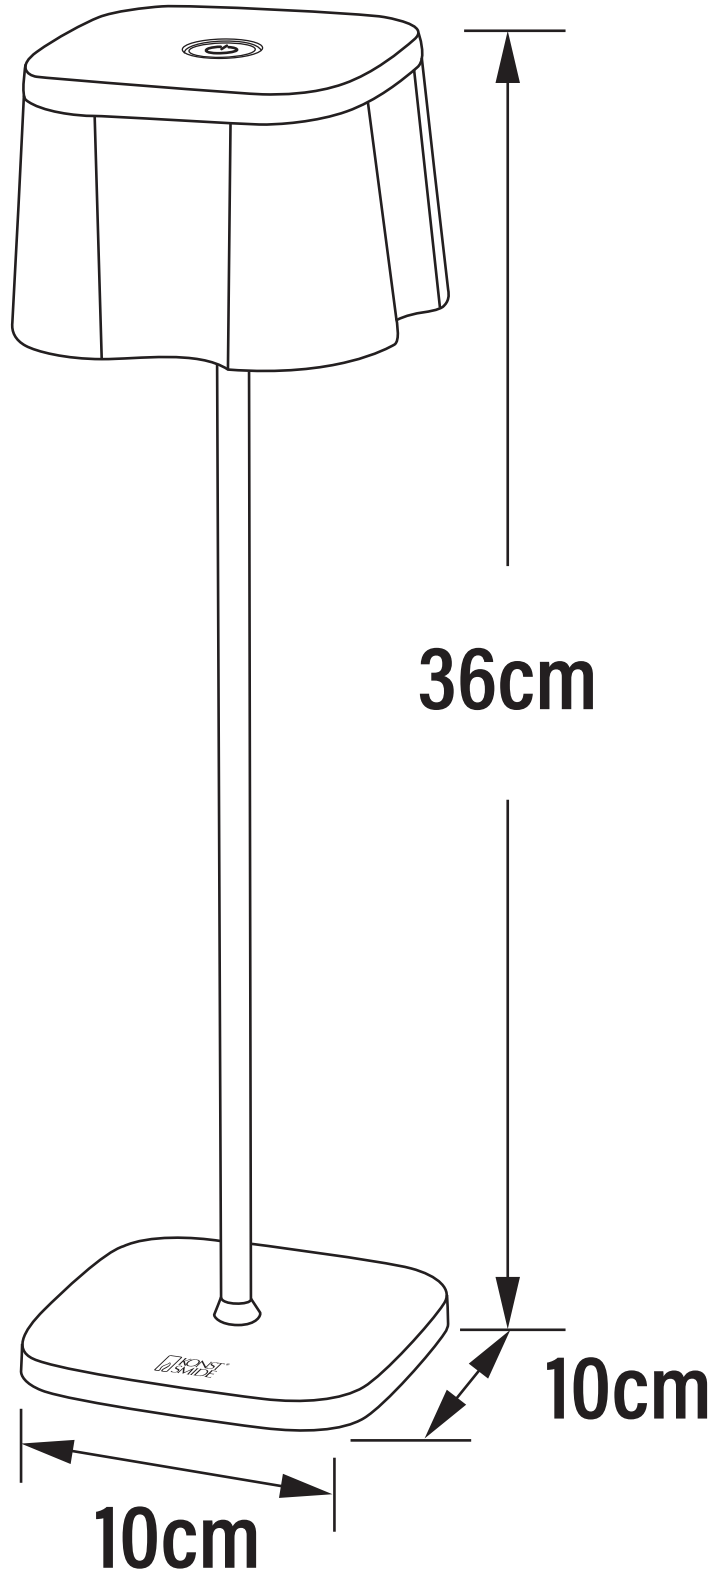

Konstsmide - Nice - 7818-750 - LED Black IP54 Battery Outdoor Portable Lamp

**CONTACT**