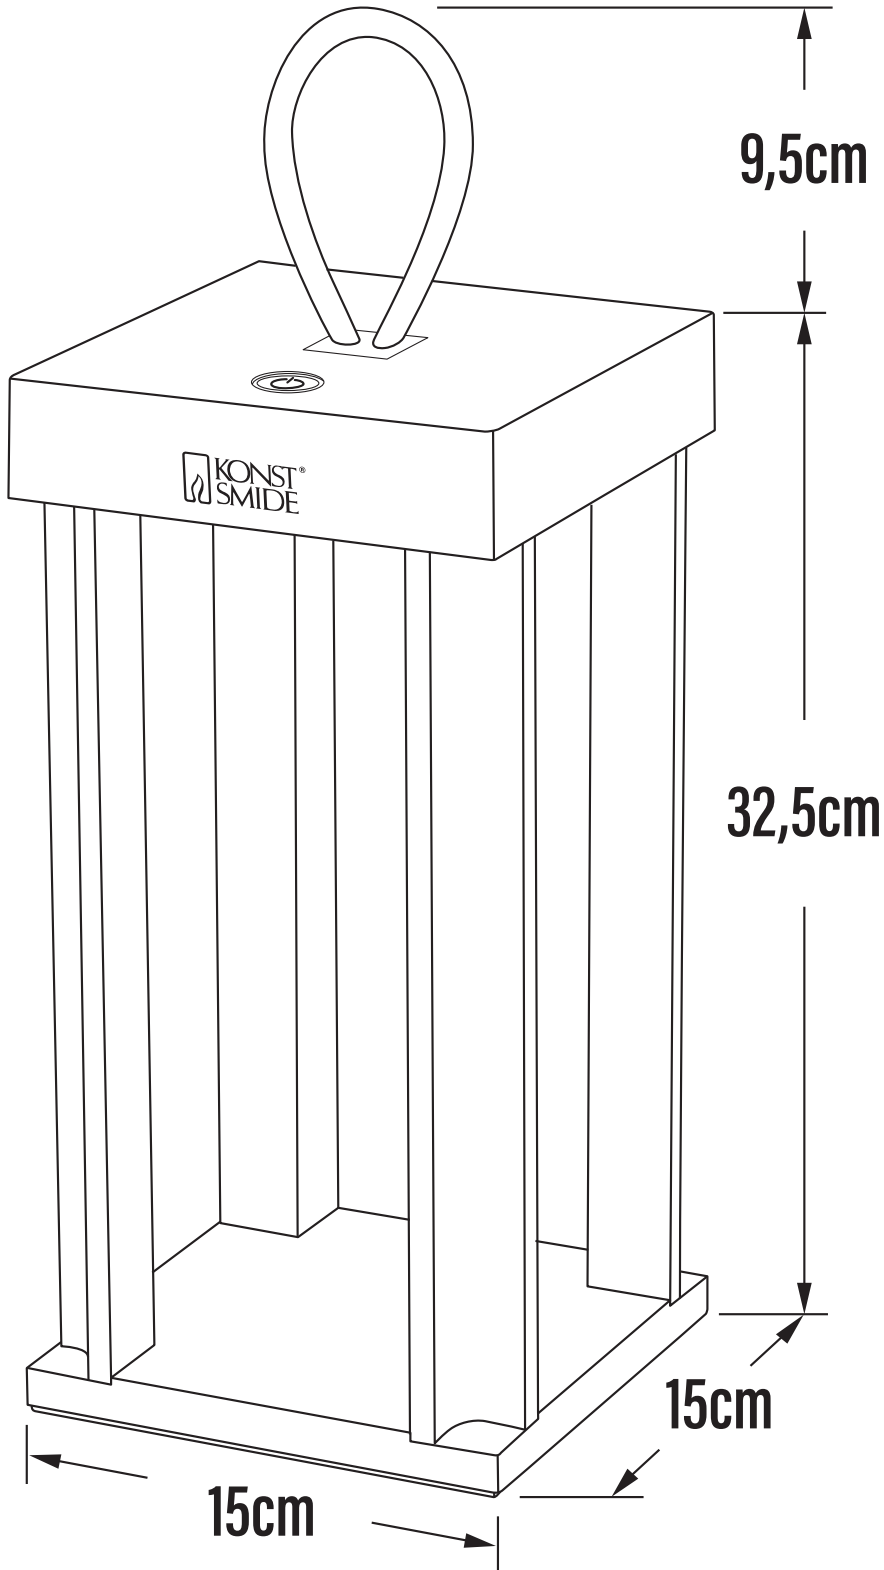

Konstsmide - Cannes - 7819-970 - LED Rustic Brown IP54 Battery Outdoor Portable Lamp

CONTACT