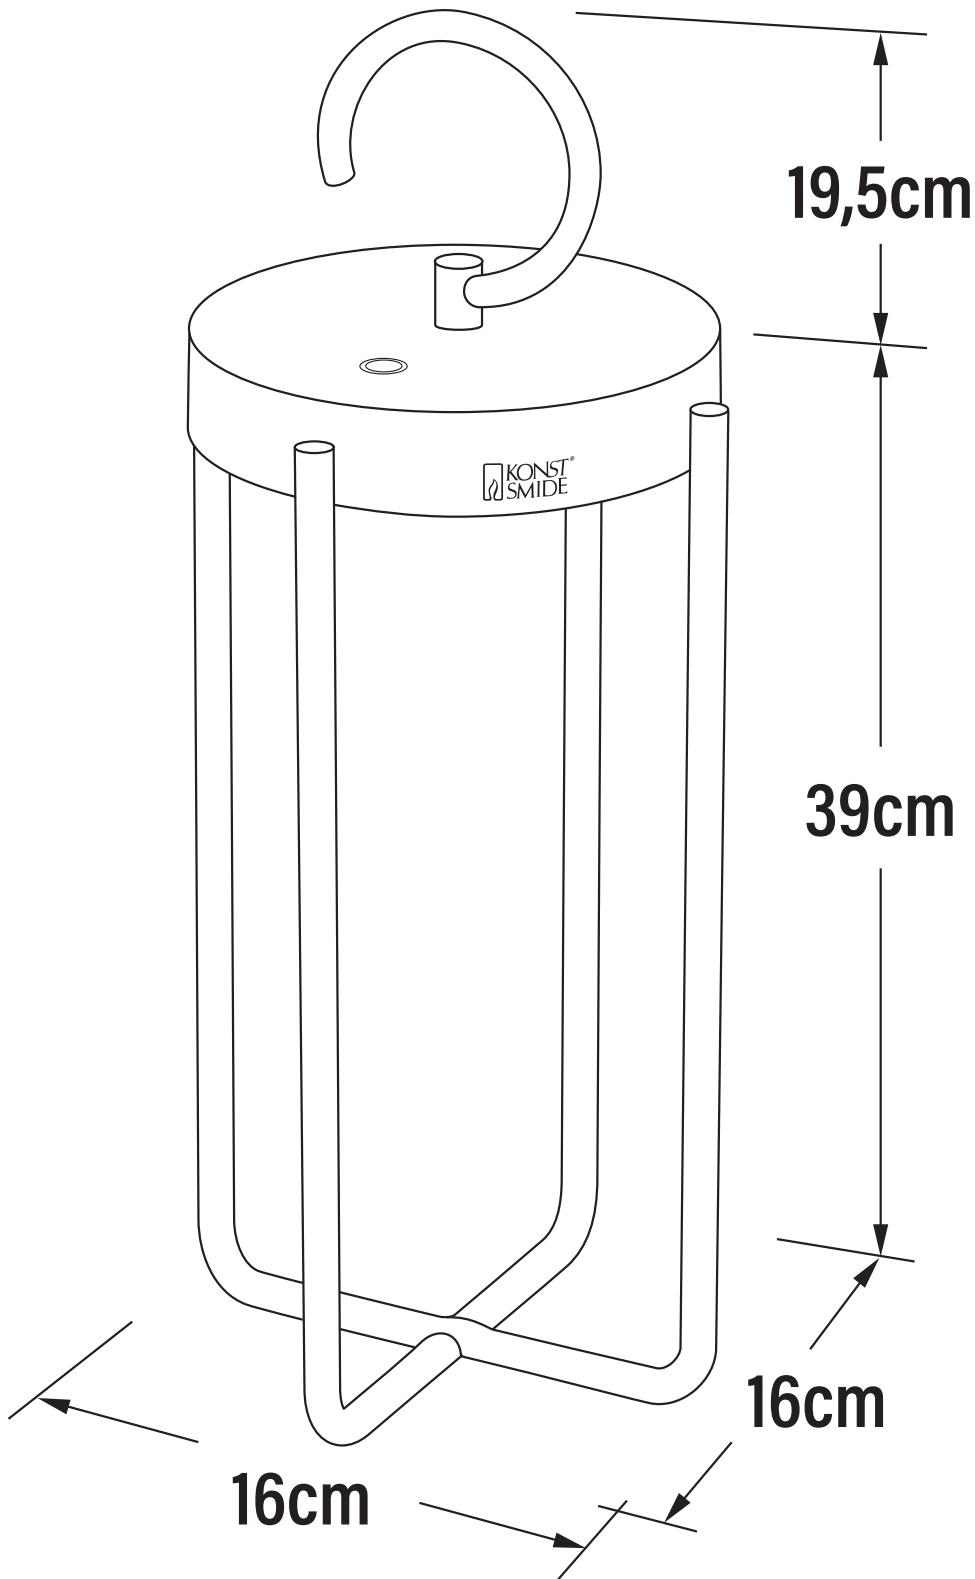

Konstsmide - Manorola - 7820-750 - LED Black IP54 Battery Outdoor Portable Lamp

CONTACT