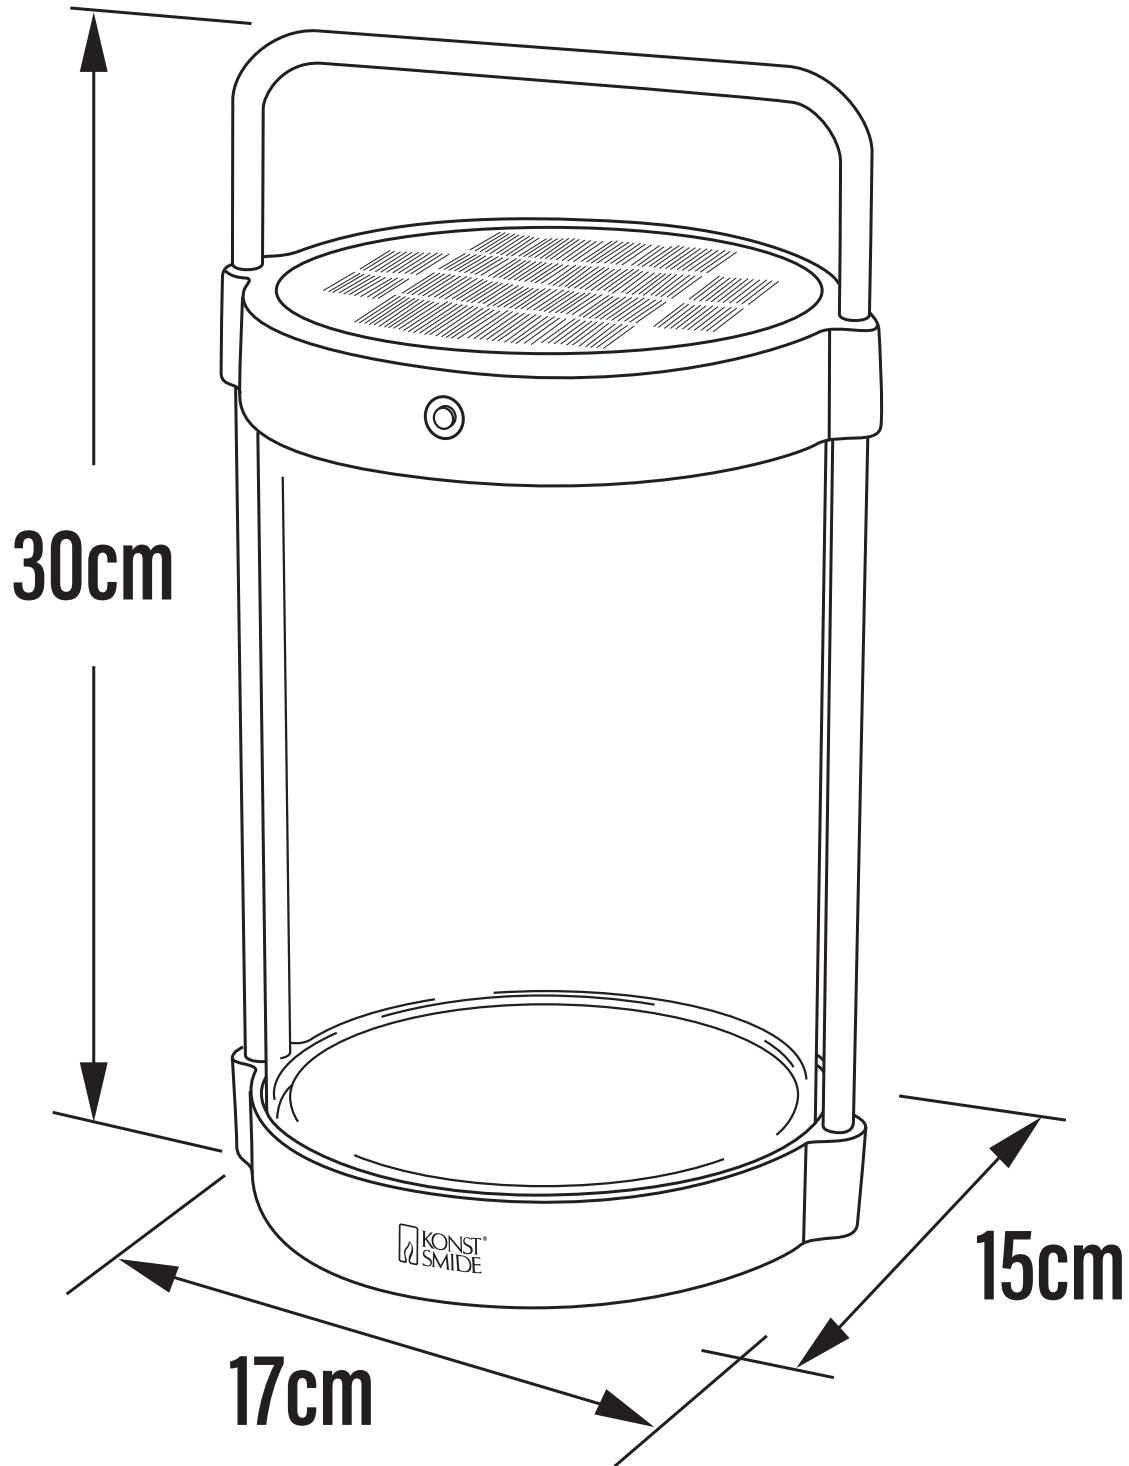

Konstsmide - Crotone - 7822-750 - LED Black IP54 Battery Outdoor Portable Lamp

CONTACT