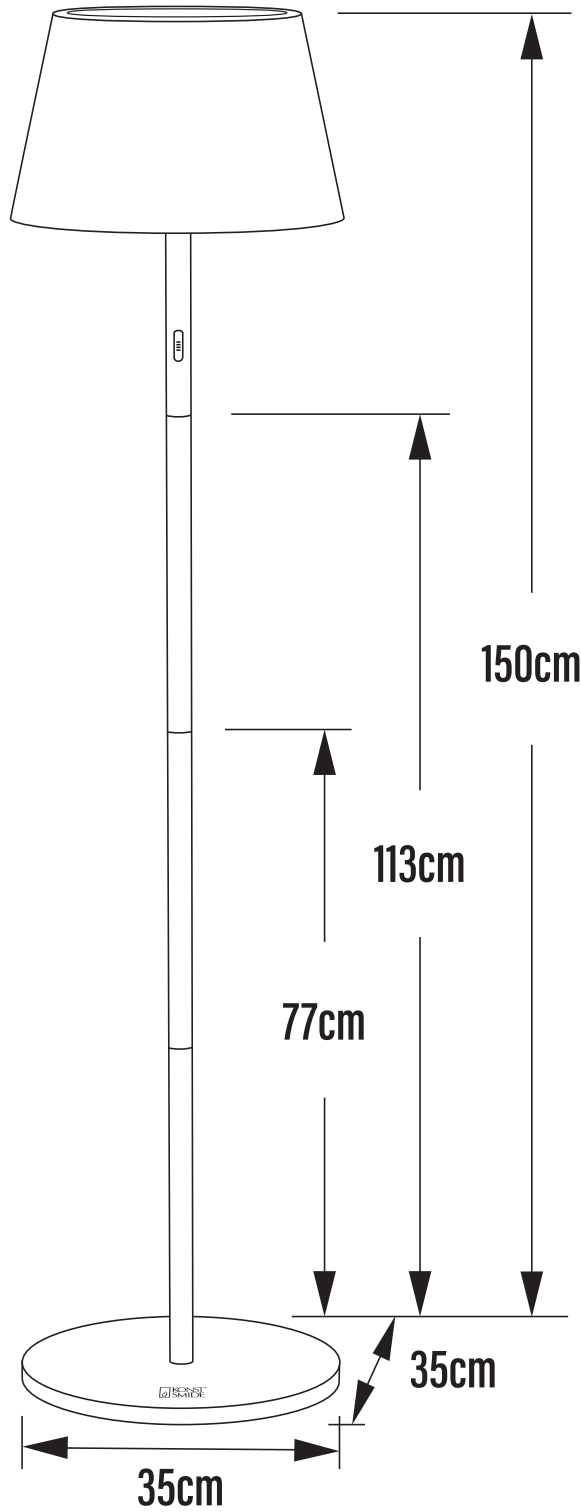

Konstsmide - Pomezia - 7824-250 - LED White IP54 Battery Outdoor Portable Lamp

CONTACT