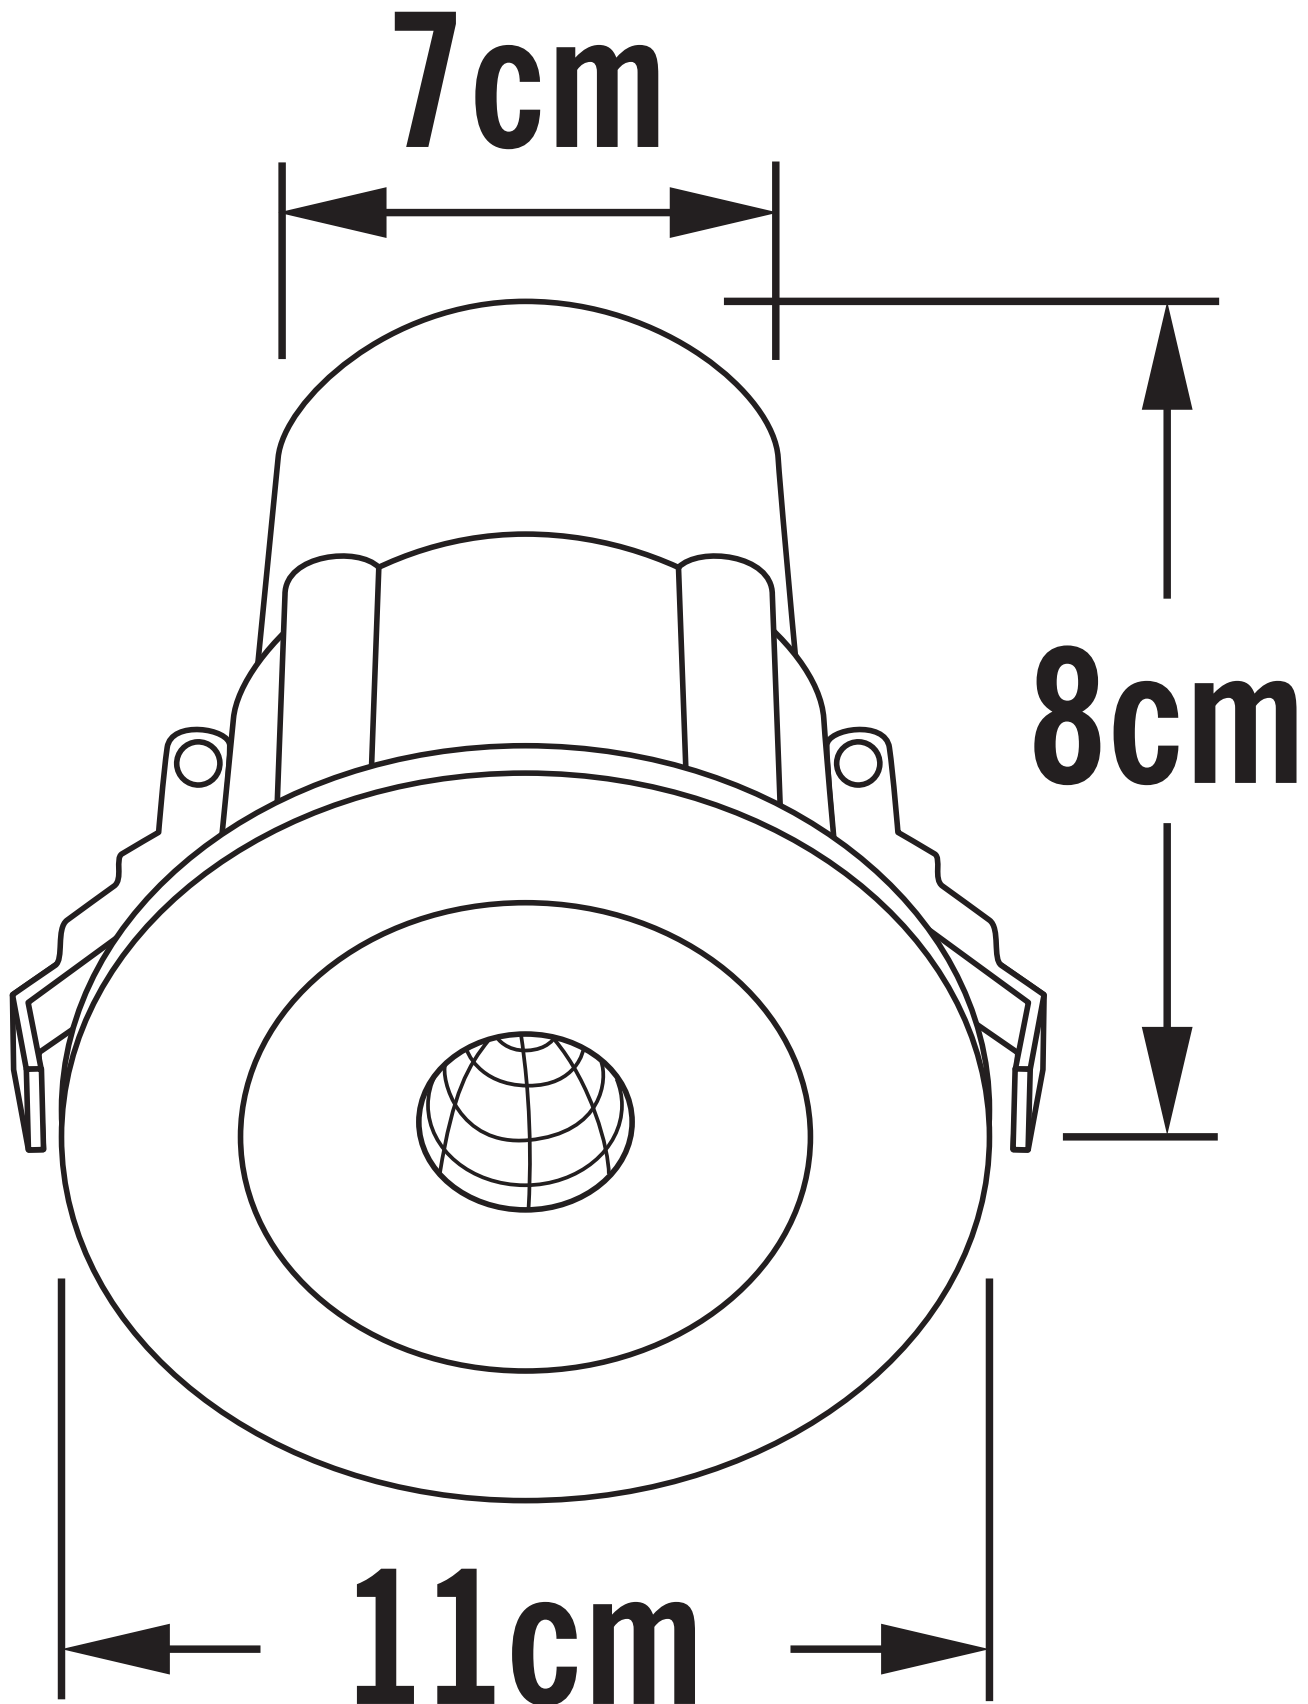

Konstsmide - Recessed - 7875-250 - LED White Glass IP44 Outdoor Recessed Downlight

**CONTACT**