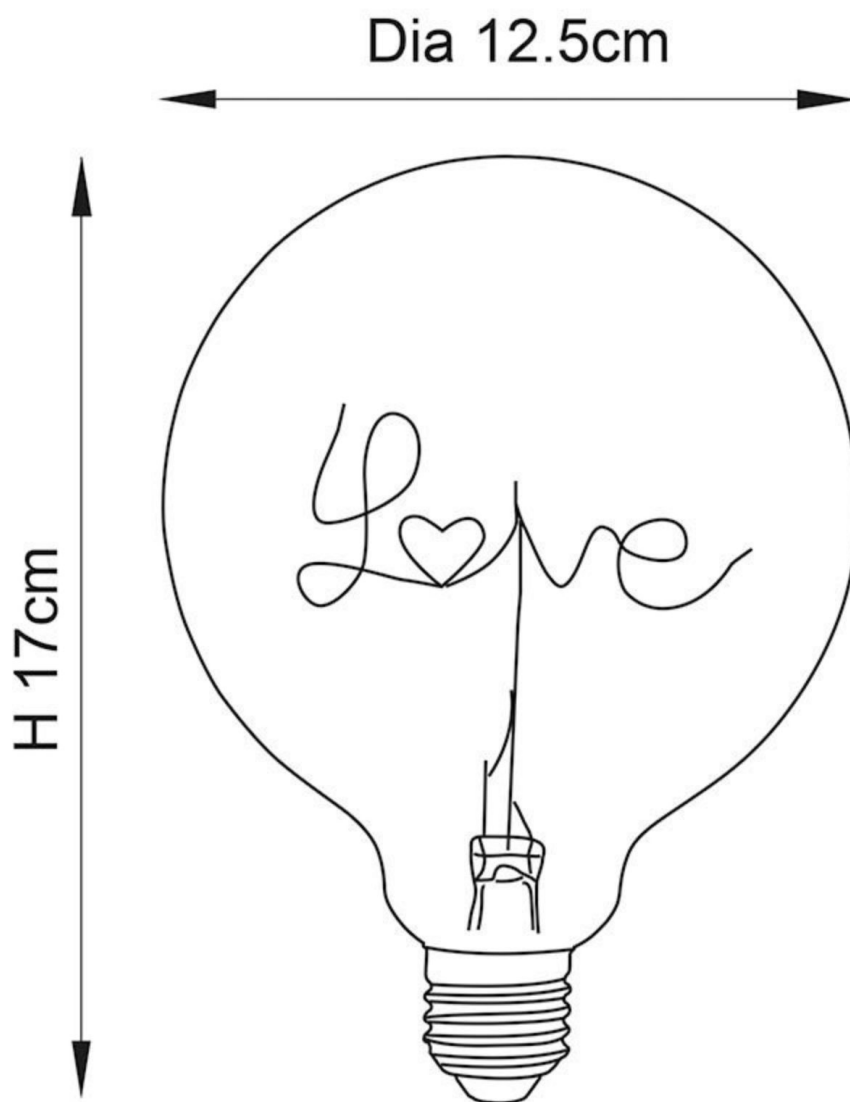

Endon Lighting - Love Up - 94504 - LED E27 ES Light Bulb

CONTACT