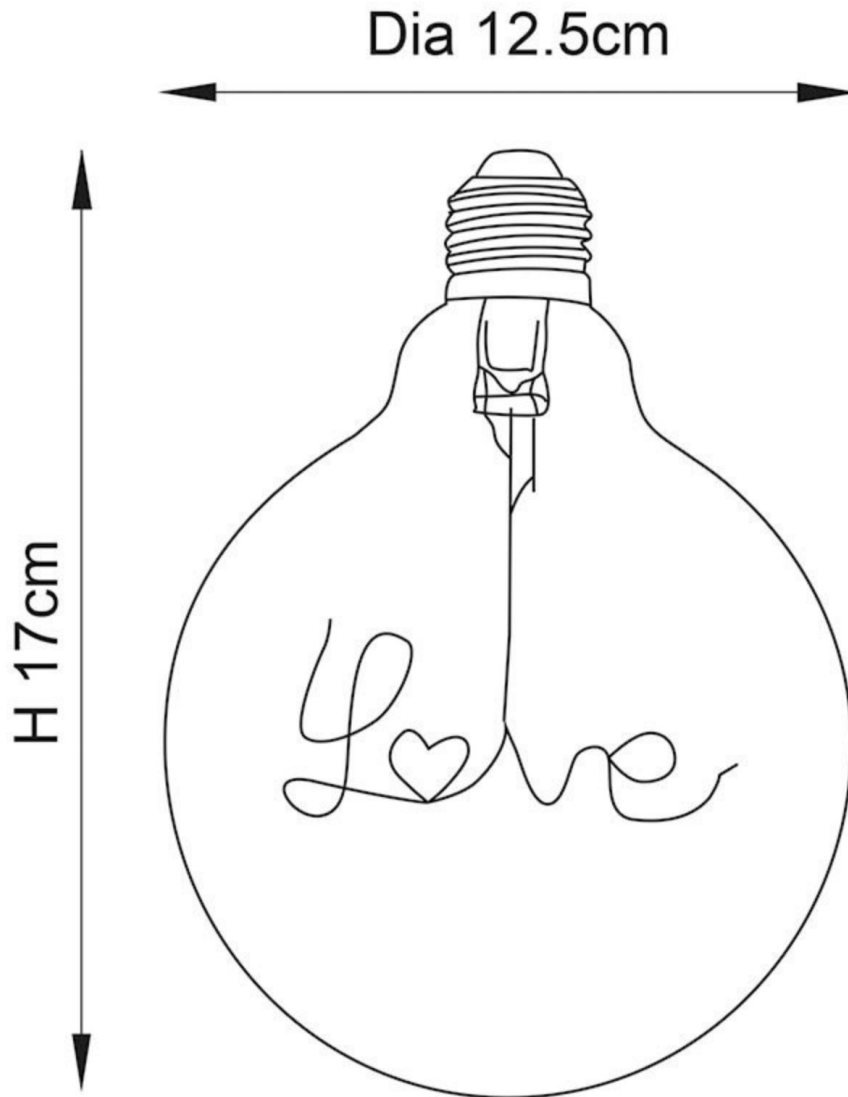

Endon Lighting - Love Down - 94505 - LED E27 ES Light Bulb

CONTACT