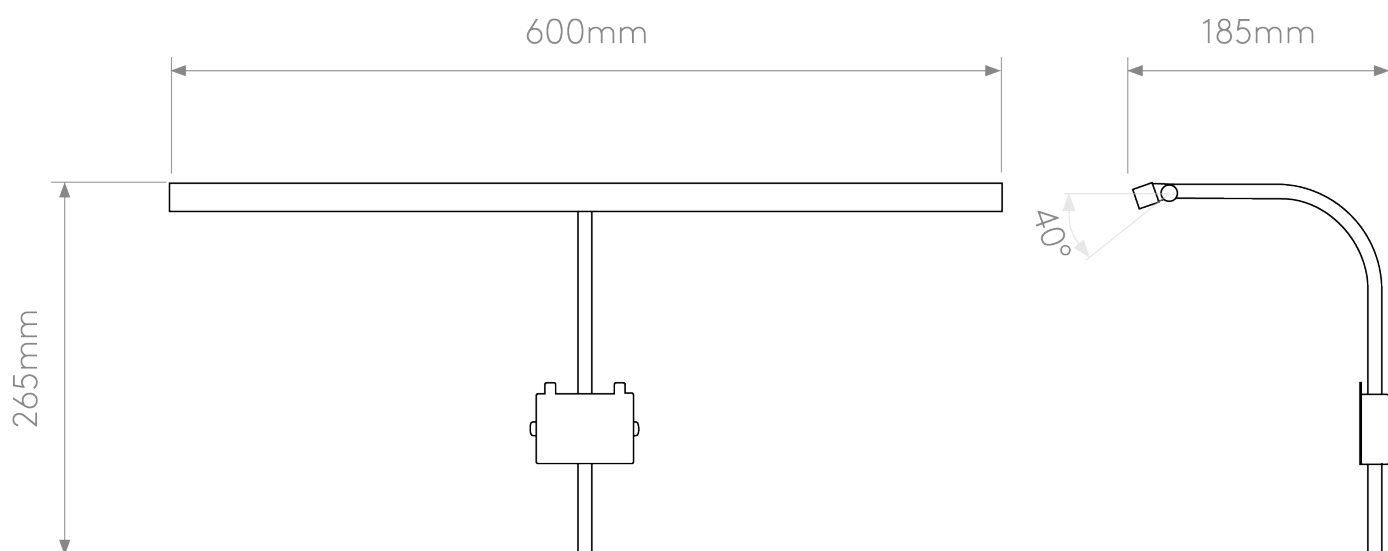

Astro Lighting - Mondrian - 1374034 - LED Bronze Picture Wall Light

CONTACT