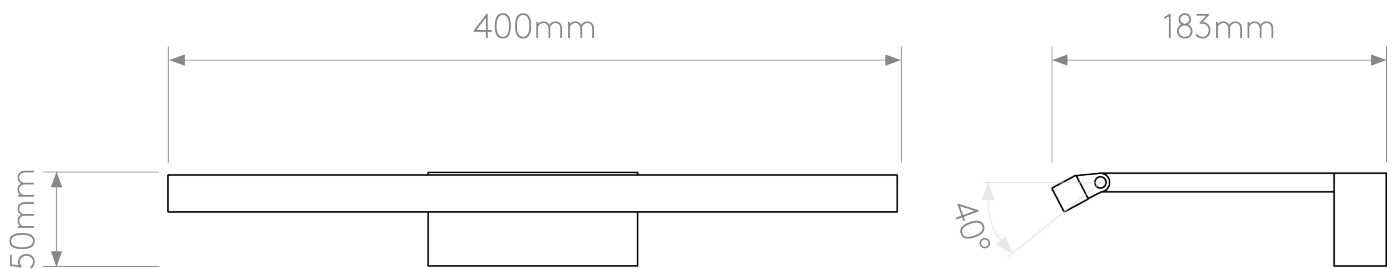

Astro Lighting - Mondrian - 1374036 - LED Bronze Picture Wall Light

**CONTACT**