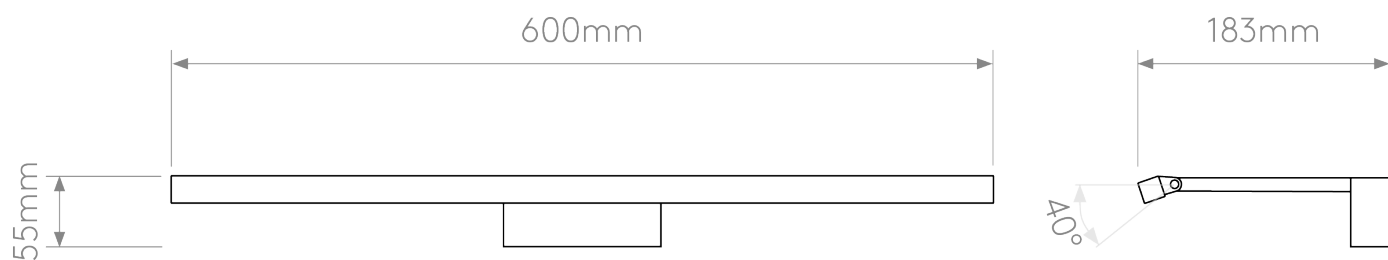

Astro Lighting - Mondrian - 1374038 - LED Bronze Picture Wall Light

**CONTACT**