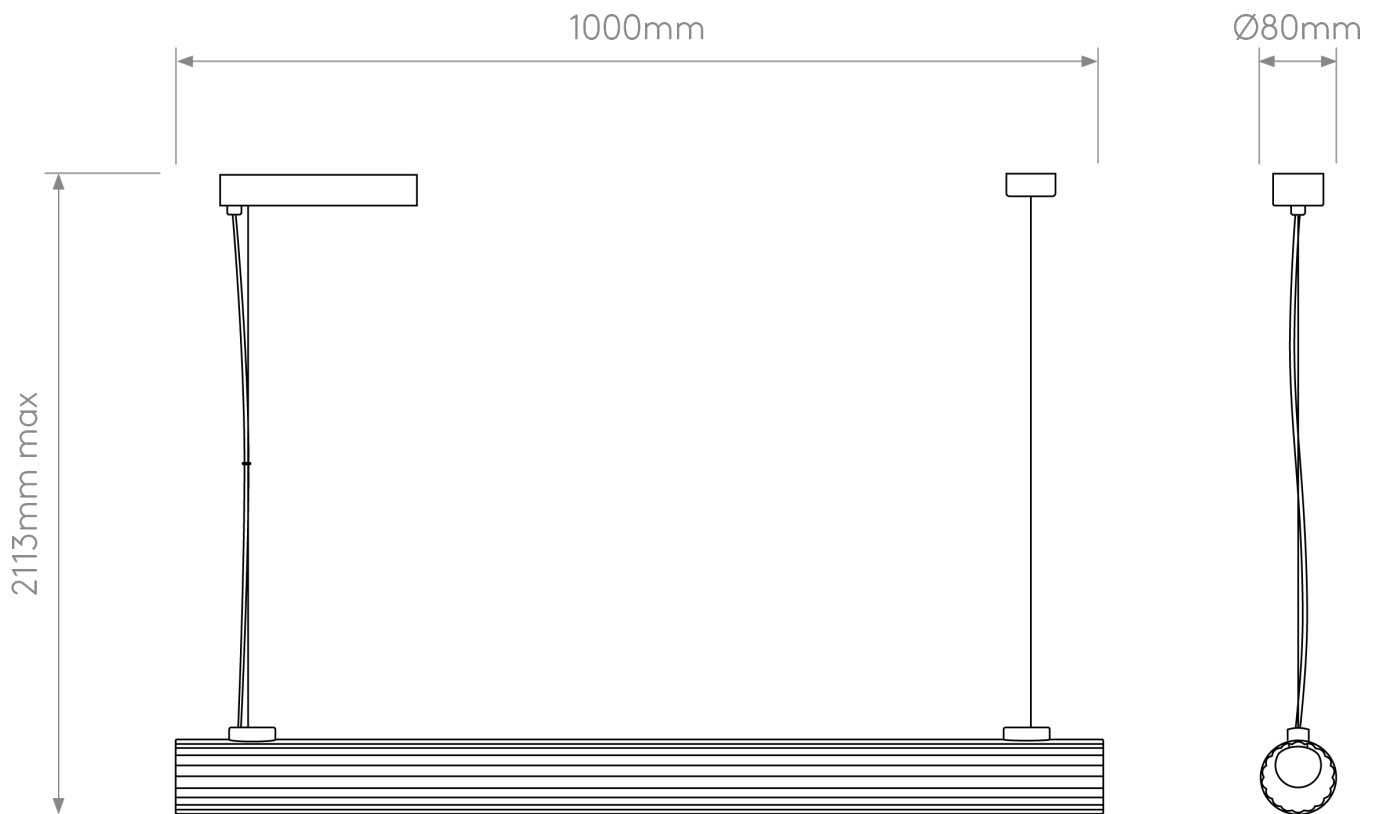

Astro Lighting - lo - 1409062 - LED Black Bar Ceiling Pendant Light

CONTACT