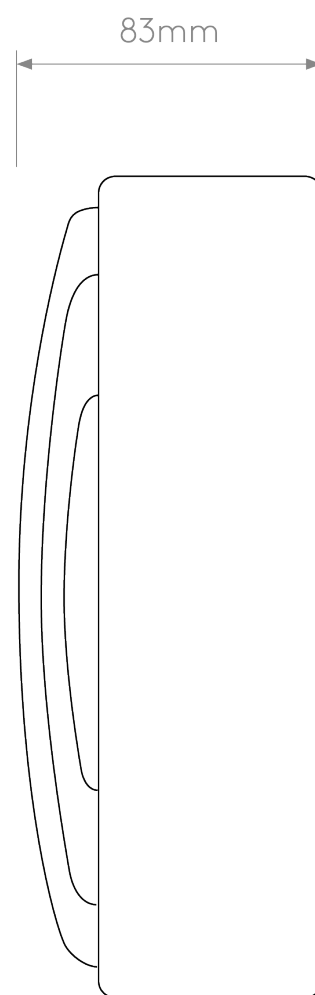

Astro Lighting - Montreal - 1032011 - Stainless Steel Opal Glass IP44 Outdoor Wall Light