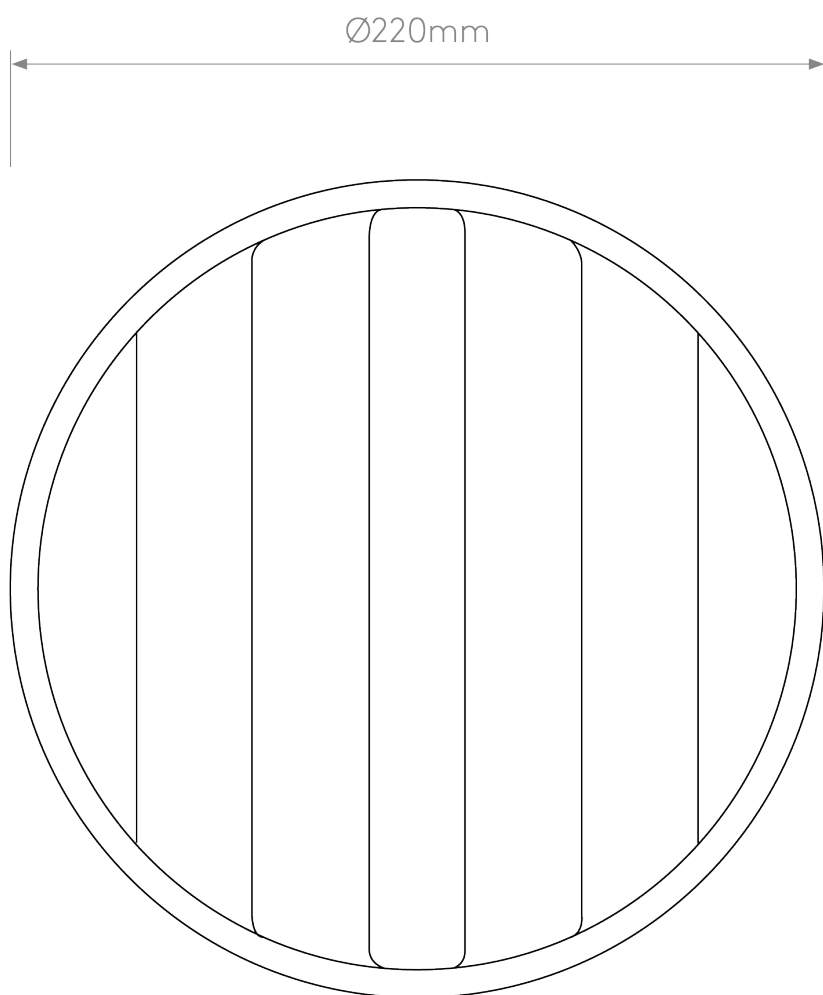

Astro Lighting - Montreal - 1032011 - Stainless Steel Opal Glass IP44 Outdoor Wall Light