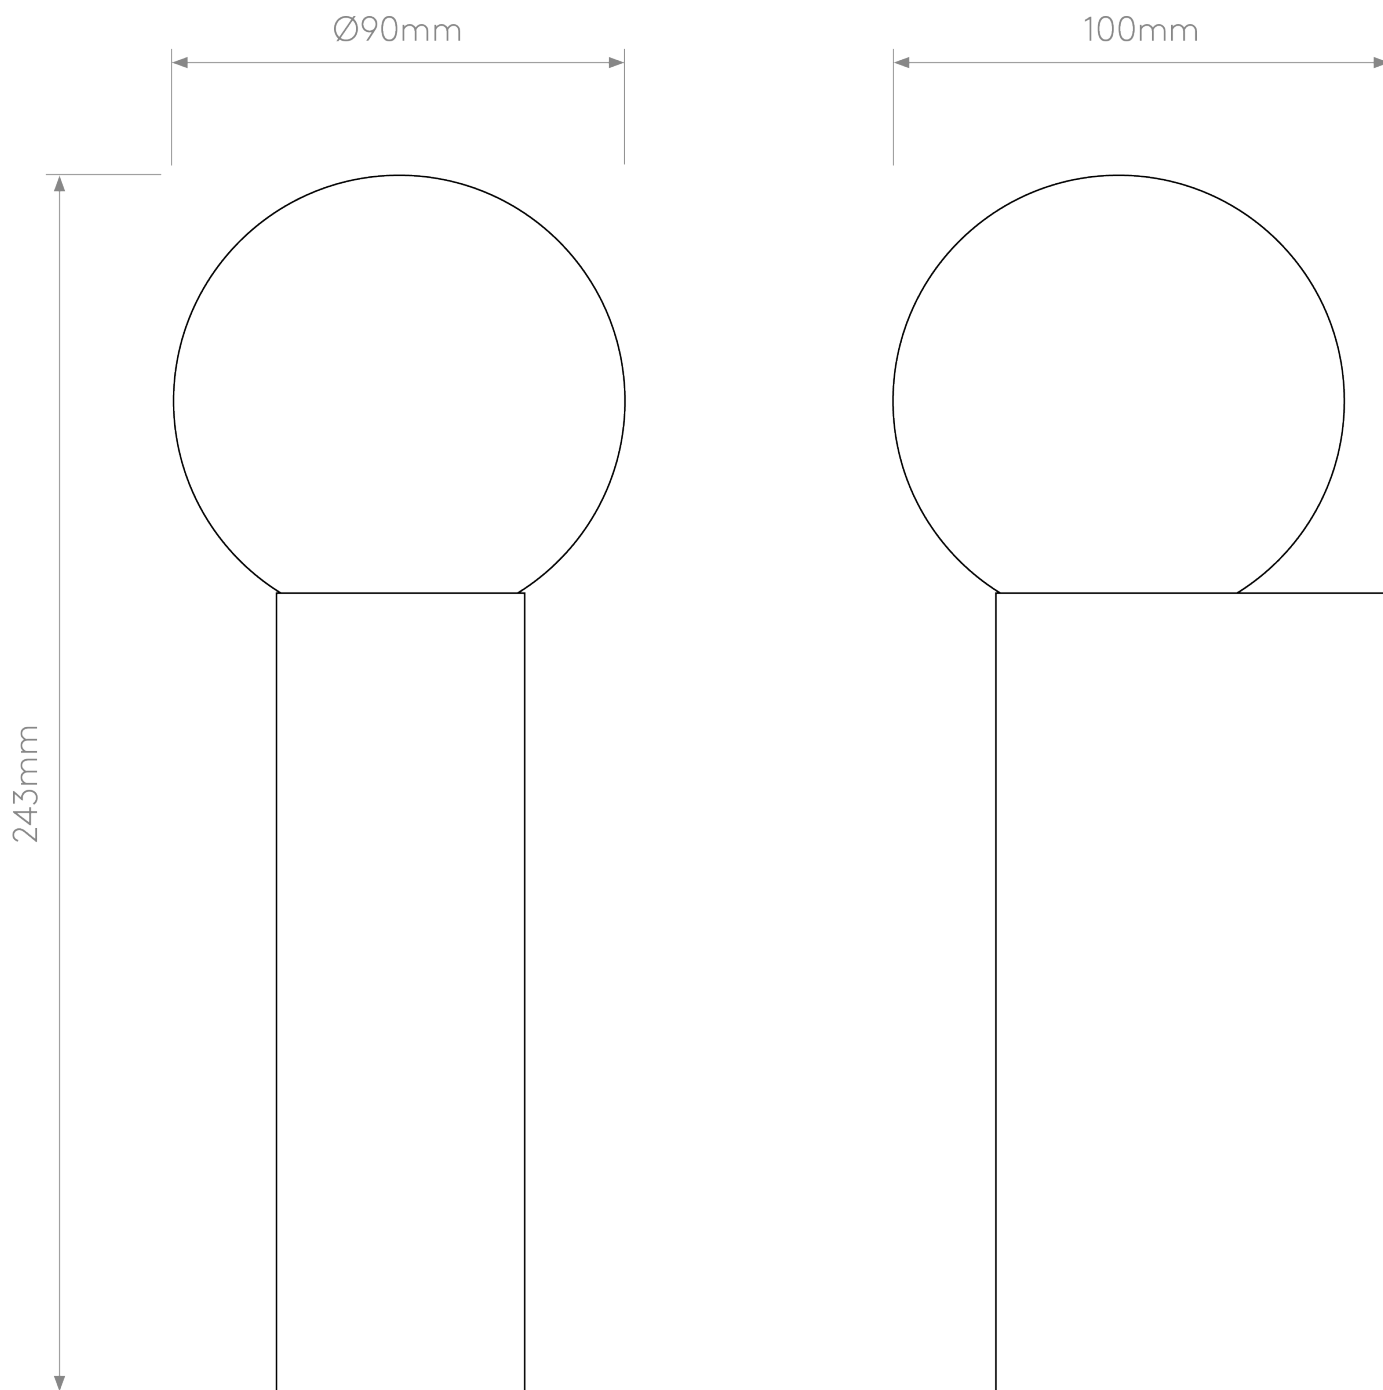

Astro Lighting - Ortona - 1459001 - Chrome Opal Glass IP44 Bathroom Wall Light

CONTACT