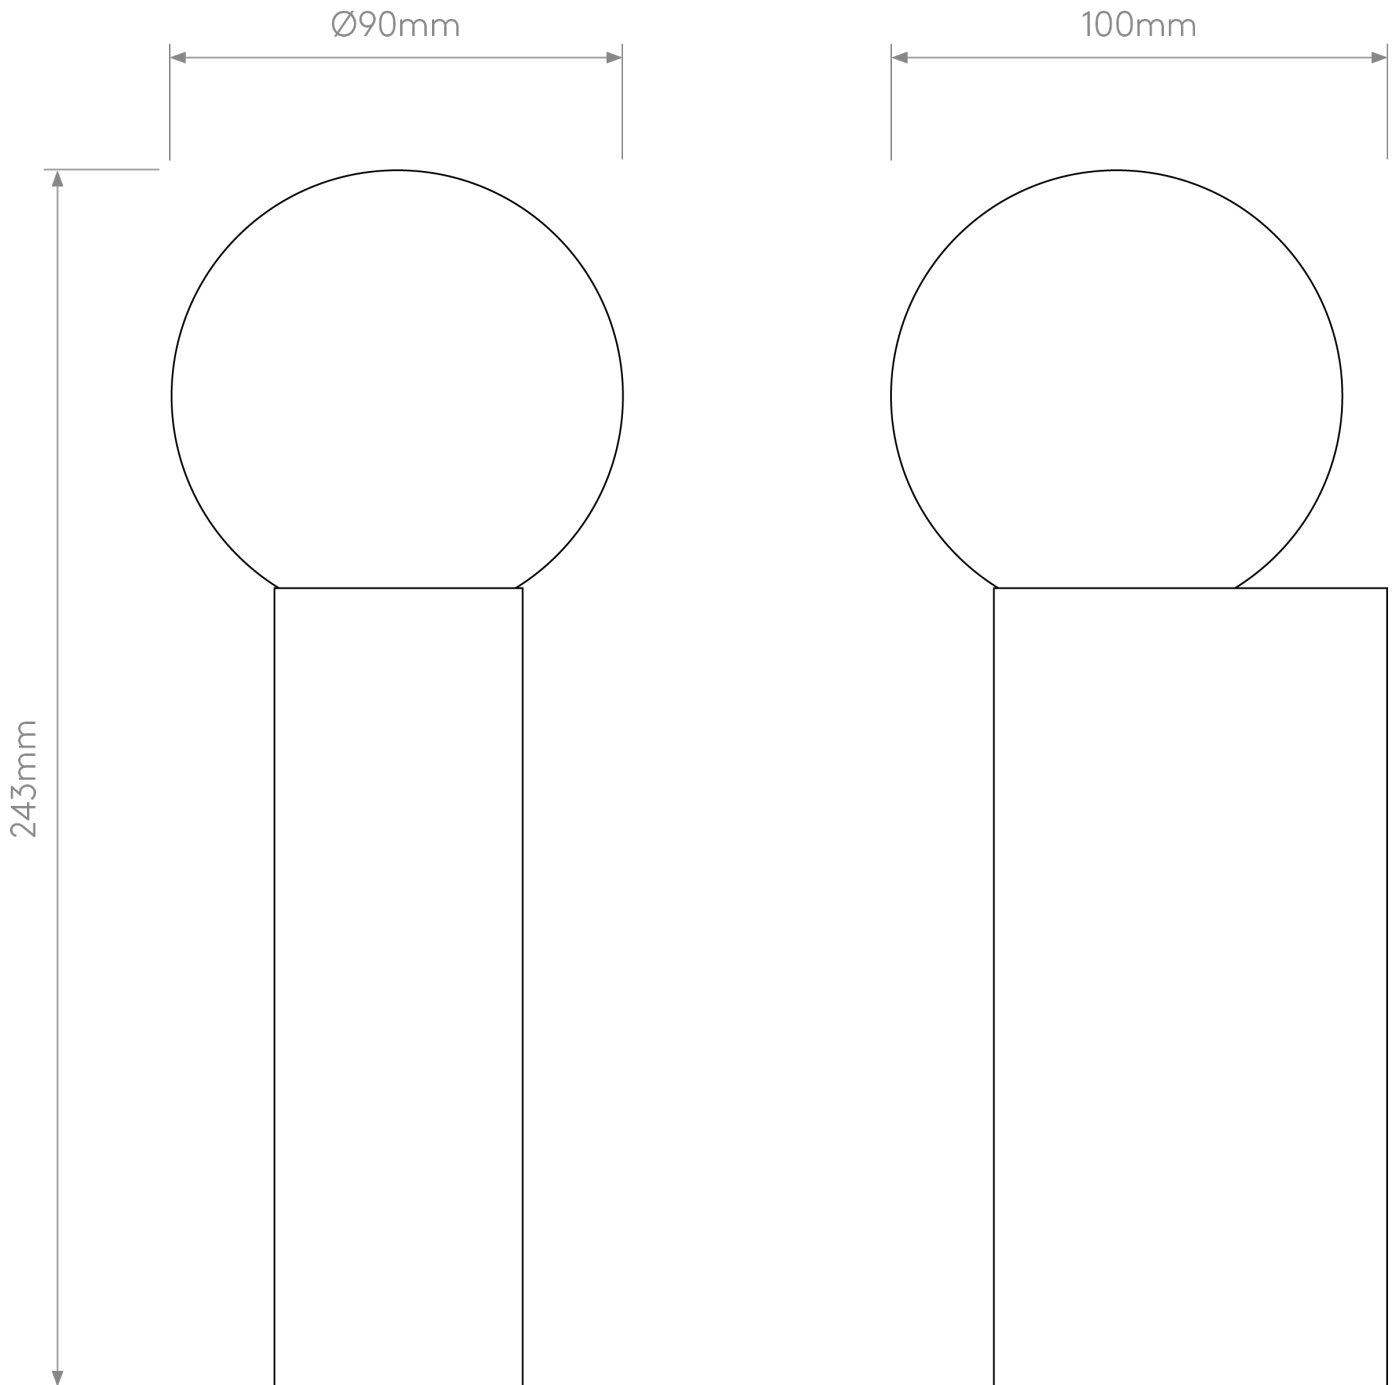

Astro Lighting - Ortona - 1459005 - Black Opal Glass IP44 Bathroom Wall Light

CONTACT