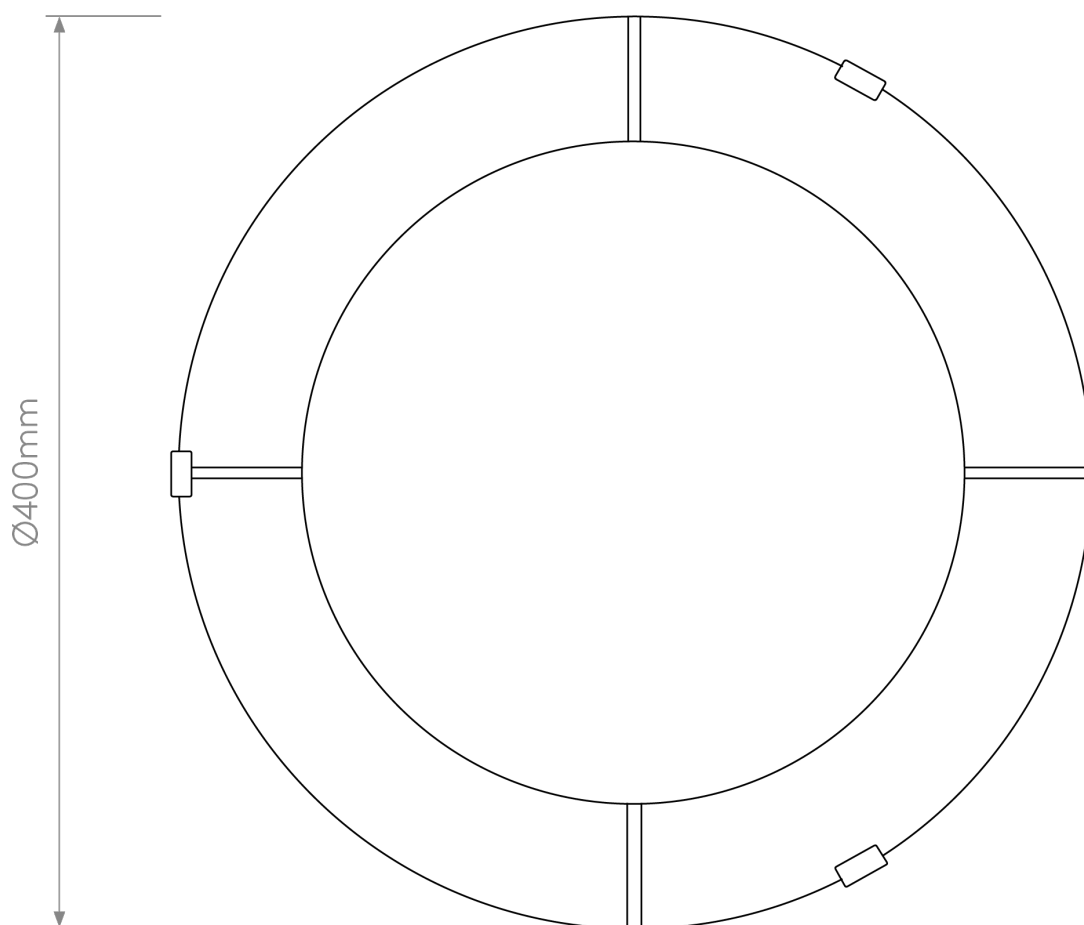

Astro Lighting - Salina - 1463001 - White 2 Light Flush Ceiling Light

CONTACT