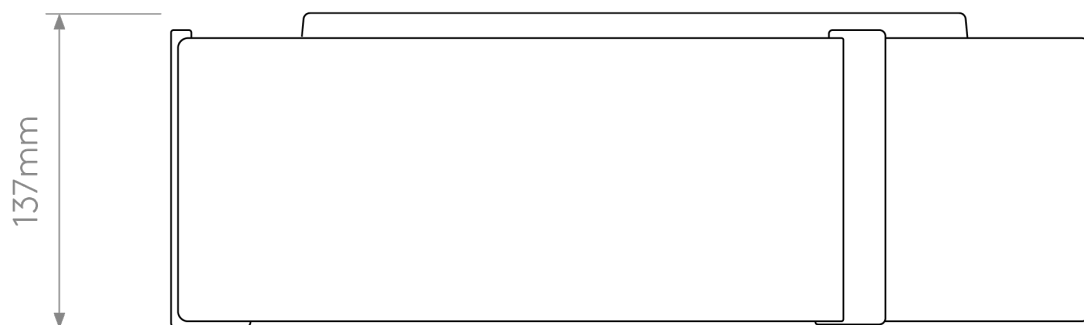

Astro Lighting - Salina - 1463001 - White 2 Light Flush Ceiling Light

CONTACT