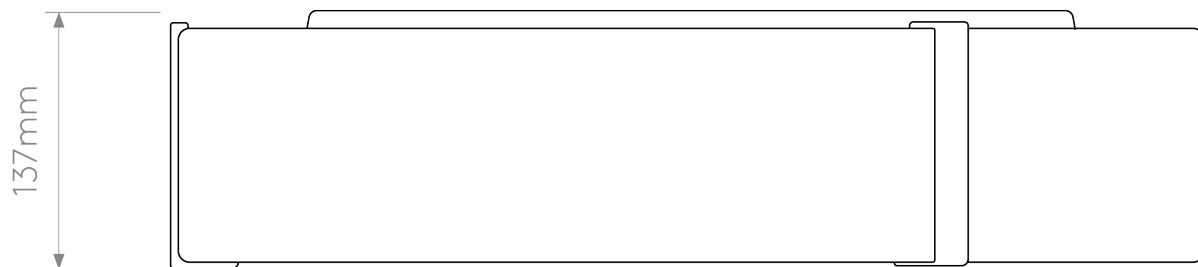

Astro Lighting - Salina - 1463004 - Black Putty 3 Light Flush Ceiling Light

CONTACT