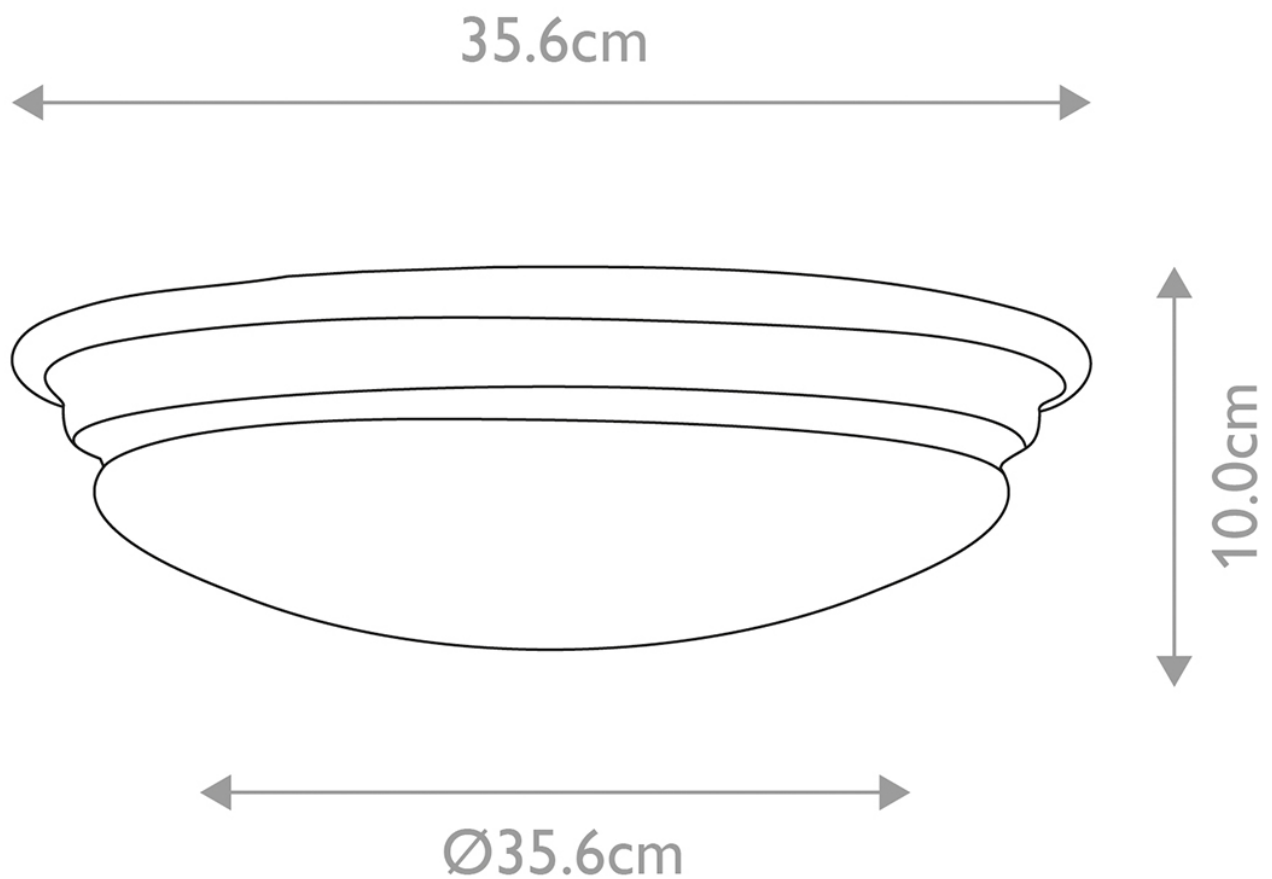

Elstead Lighting - Brompton - BATH-BROMPTON-F-PB - LED Brass Opal Glass IP44 Bathroom Ceiling Flush Light

**CONTACT**