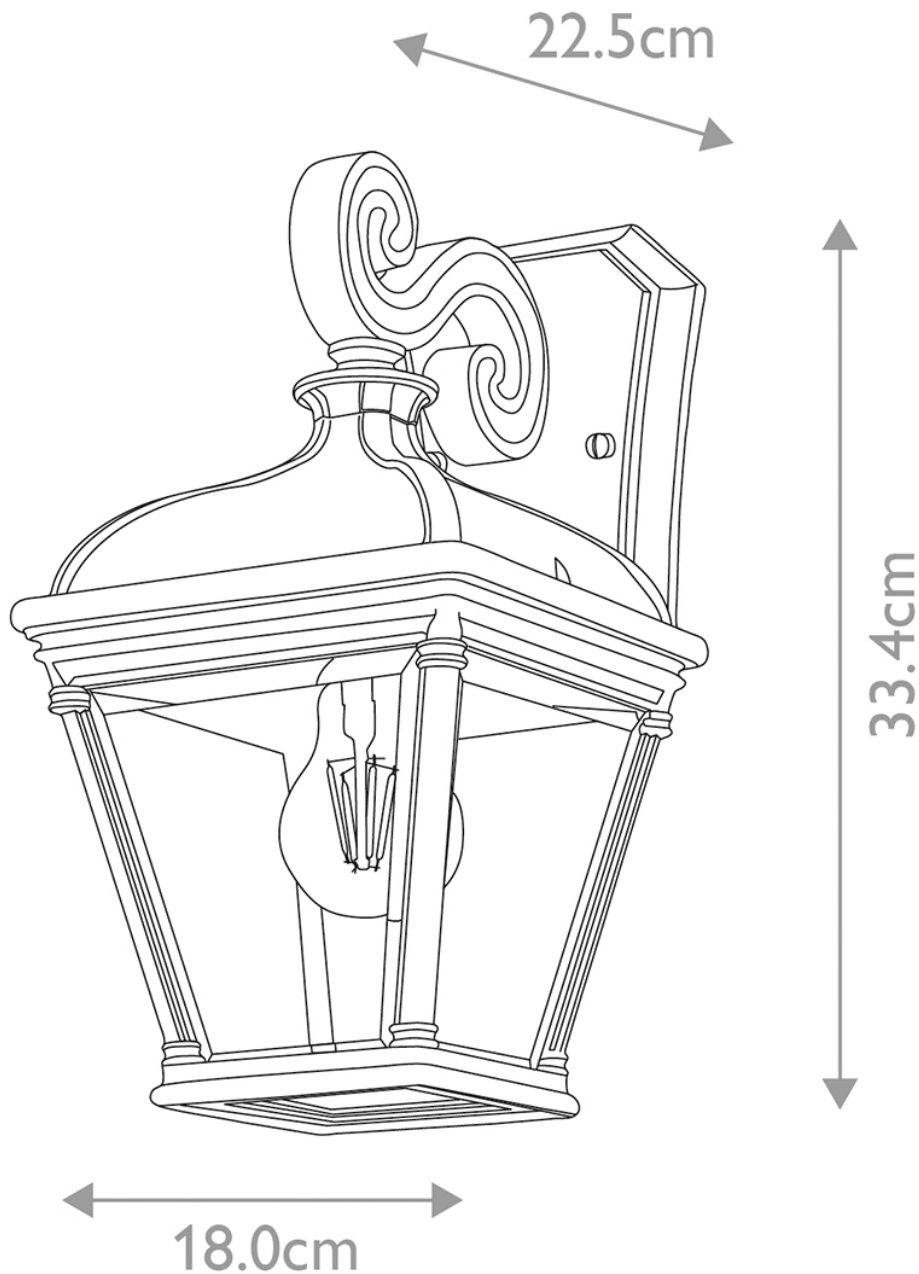

Elstead Lighting - Bayview - BAYVIEW-2M-BK - Black Clear Glass IP44 Outdoor Wall Light

CONTACT