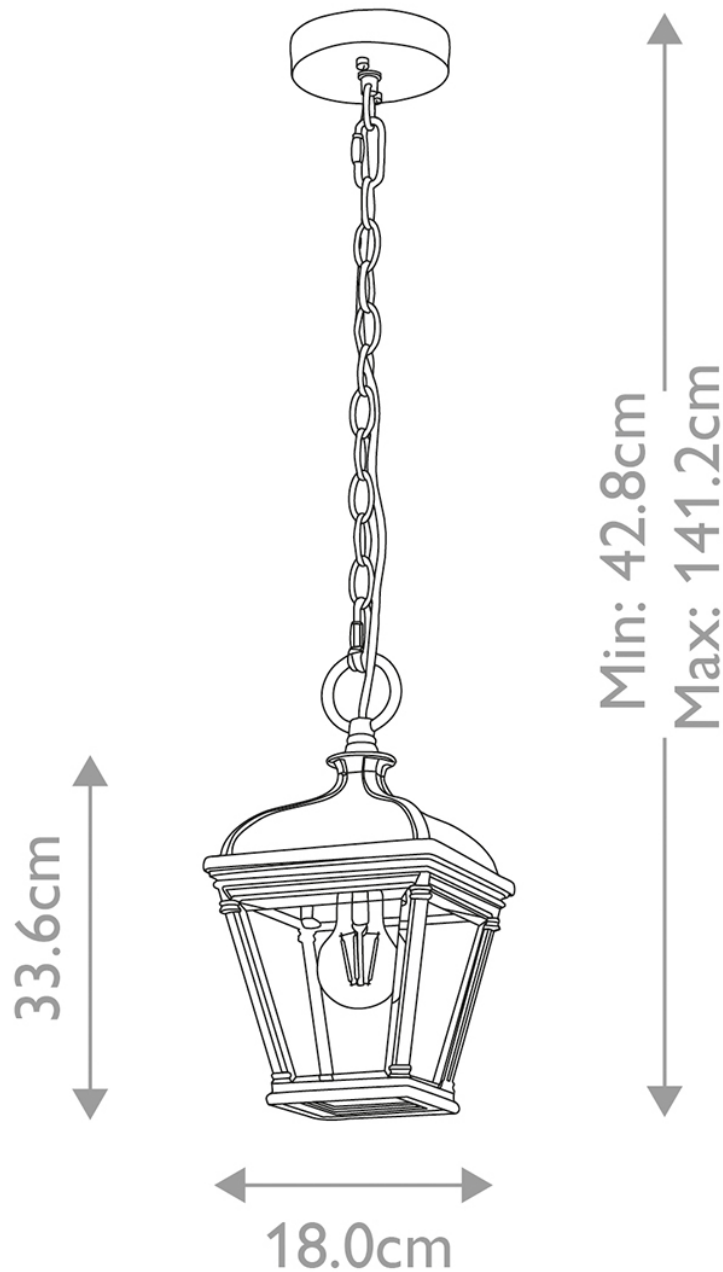

Elstead Lighting - Bayview - BAYVIEW-8M-BK - Black Clear Glass IP44 Outdoor Ceiling Pendant Light

CONTACT