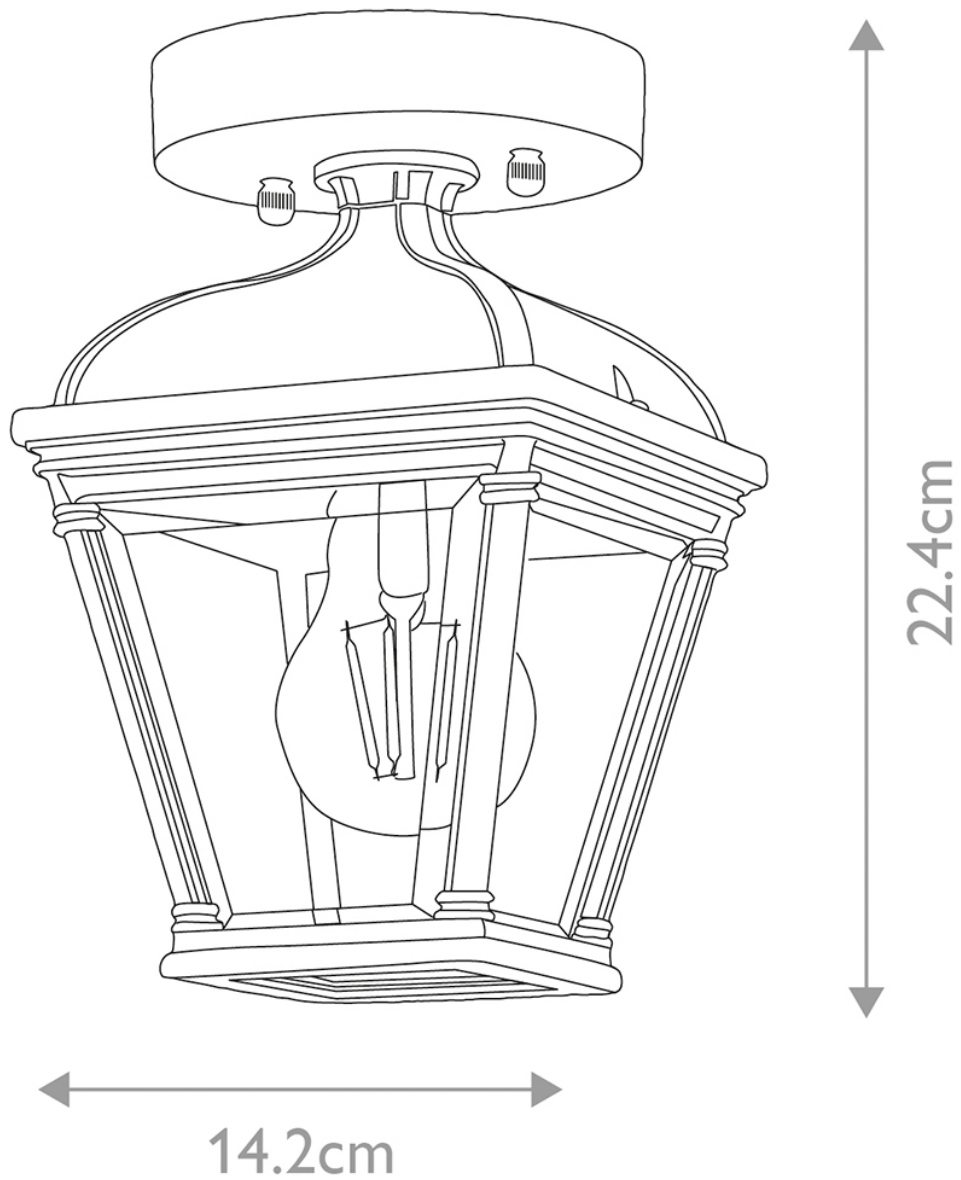

Elstead Lighting - Bayview - BAYVIEW-PORCH-BK - Black Clear Glass IP44 Outdoor Ceiling Flush Light

CONTACT