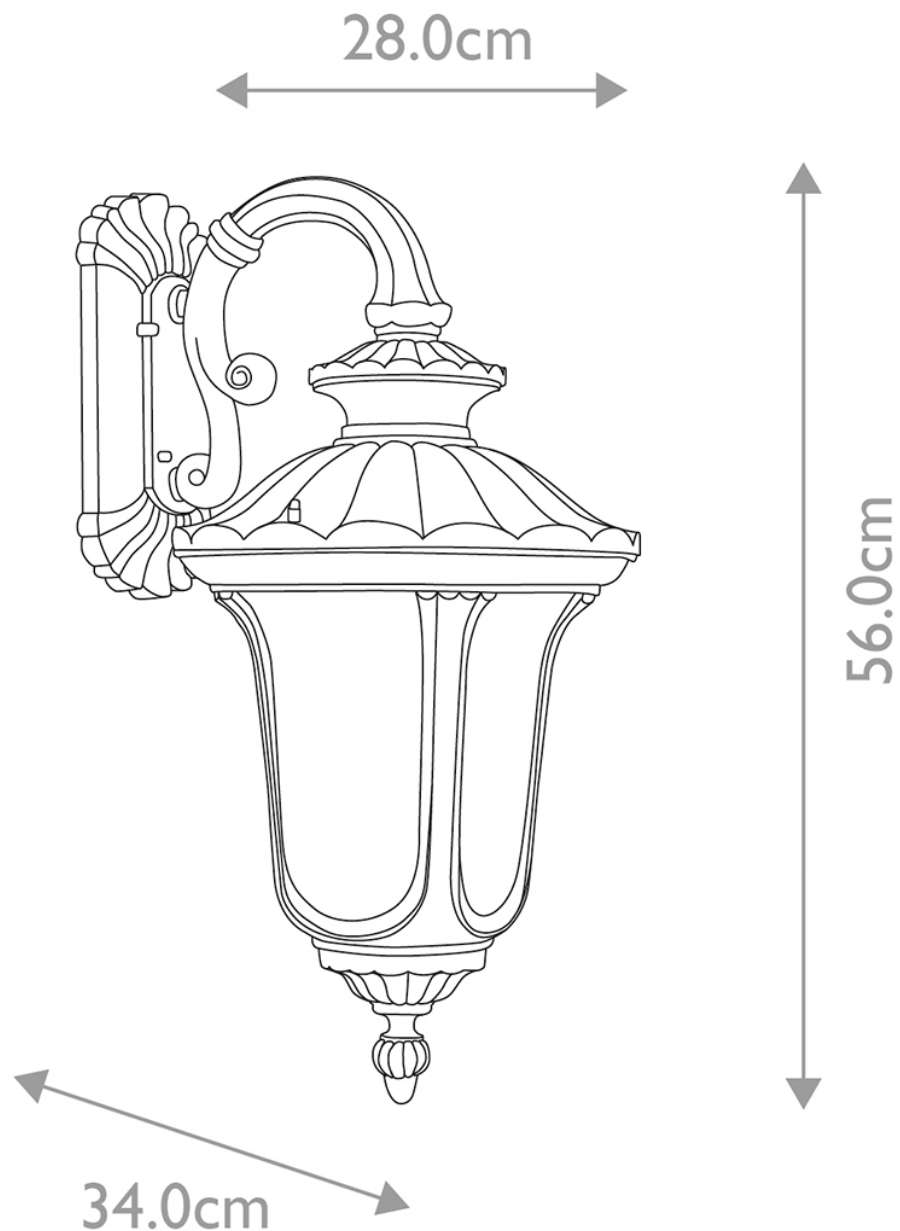

Elstead Lighting - Chicago - CC2-M-BK - Black Clear Seeded Glass IP44 Outdoor Wall Light

CONTACT