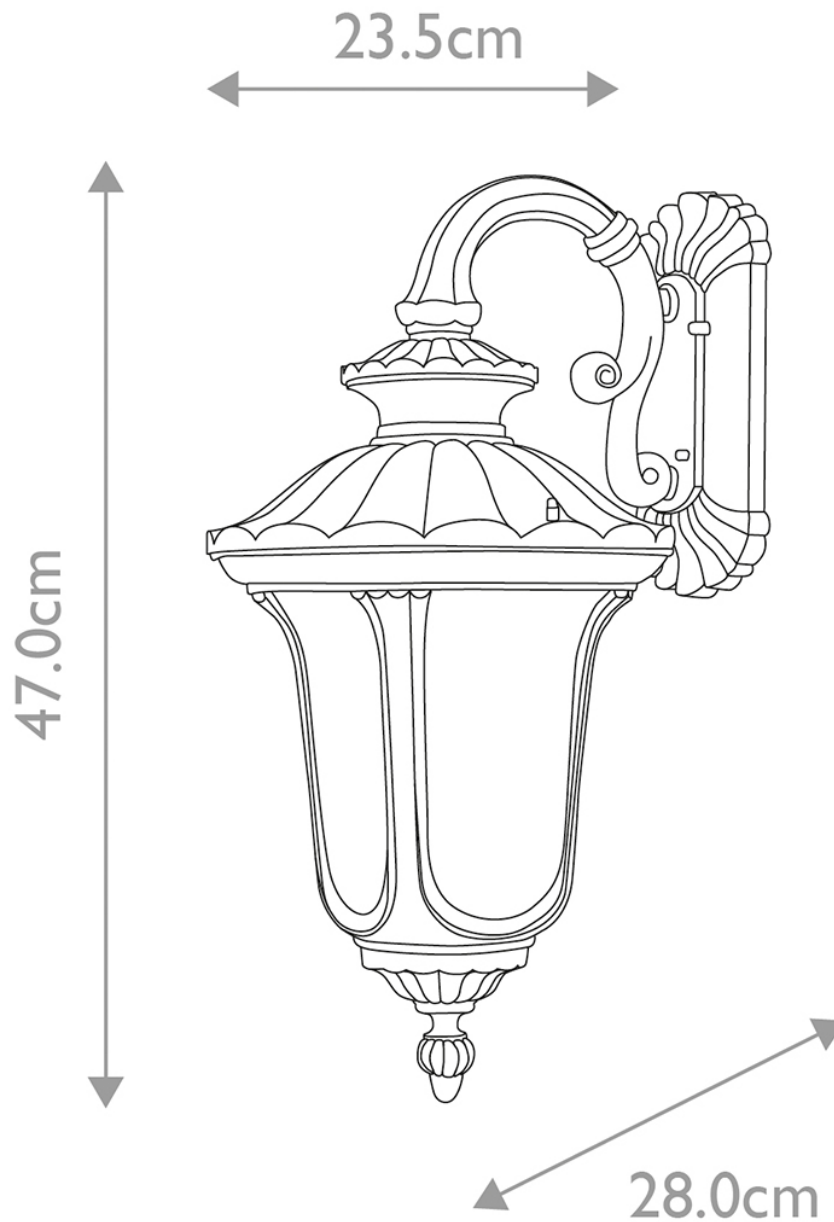

Elstead Lighting - Chicago - CC2-S-BK - Black Clear Seeded Glass IP44 Outdoor Wall Light

**CONTACT**