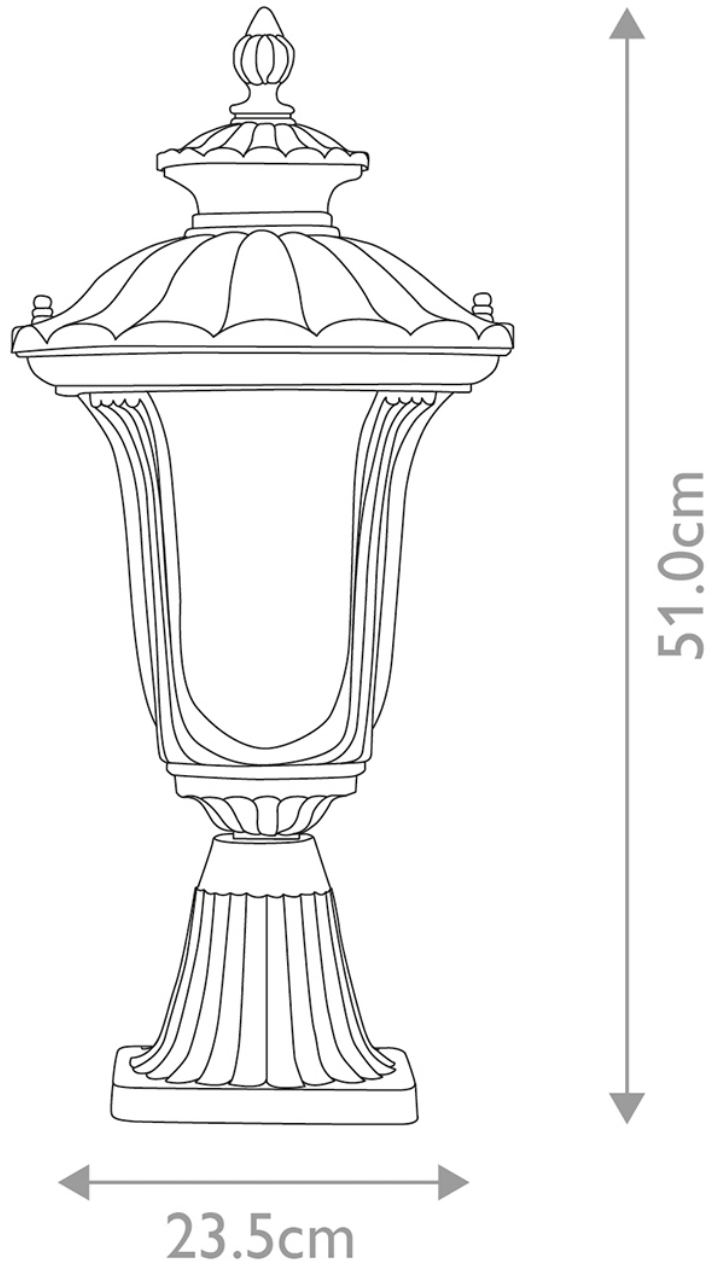

Elstead Lighting - Chicago - CC3-S-BK - Black Clear Seeded Glass IP44 Outdoor Post Light

CONTACT