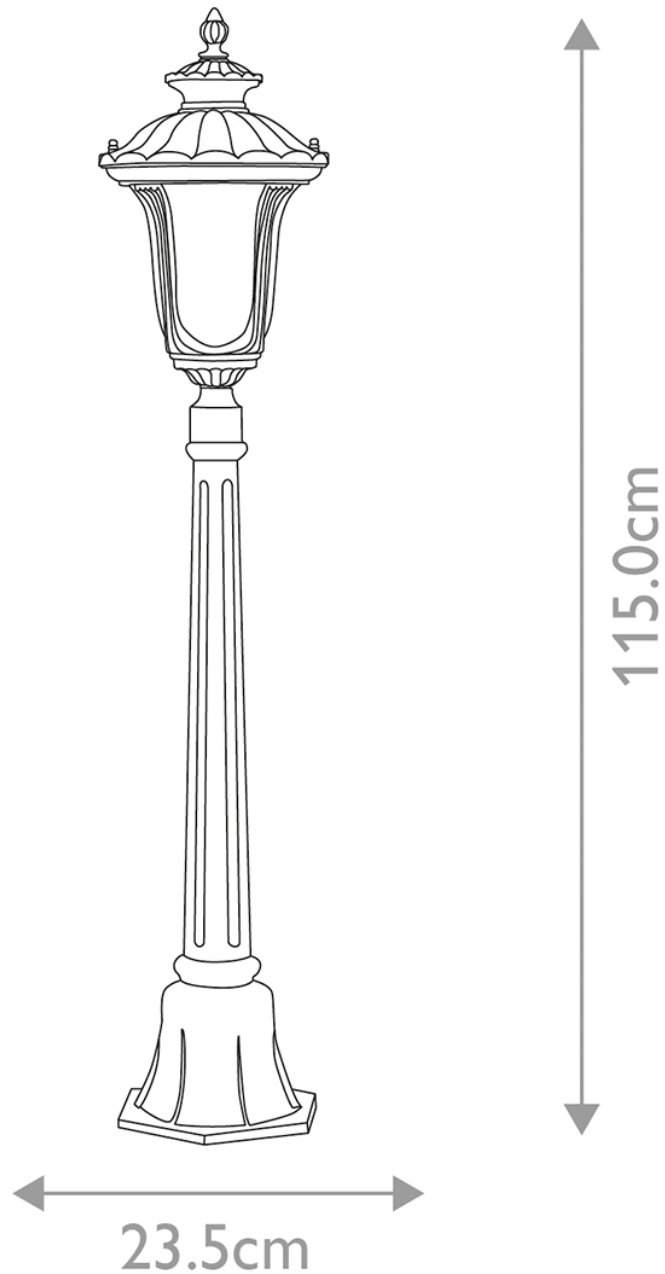

Elstead Lighting - Chicago - CC4-S-BK - Black Clear Seeded Glass IP44 Outdoor Post Light

CONTACT