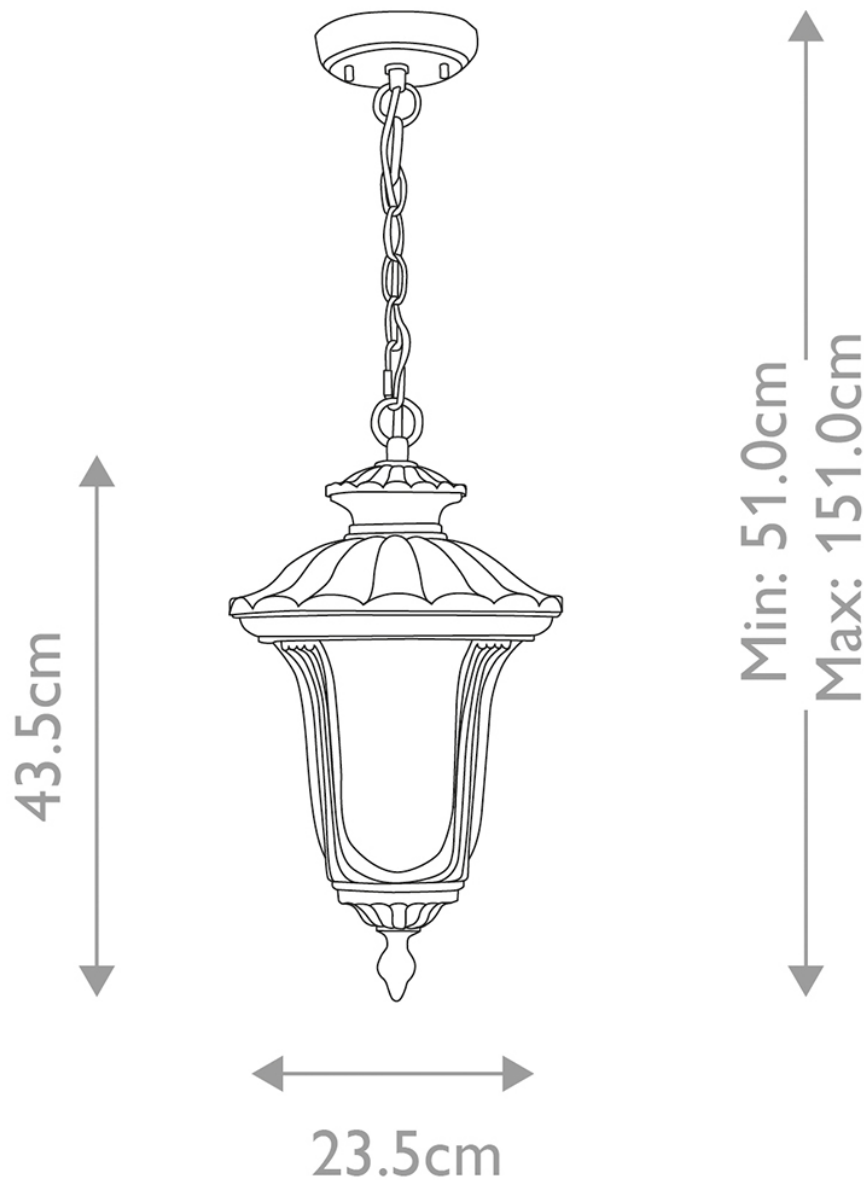

Elstead Lighting - Chicago - CC8-S-BK - Black Clear Seeded Glass IP44 Outdoor Ceiling Pendant Light

CONTACT