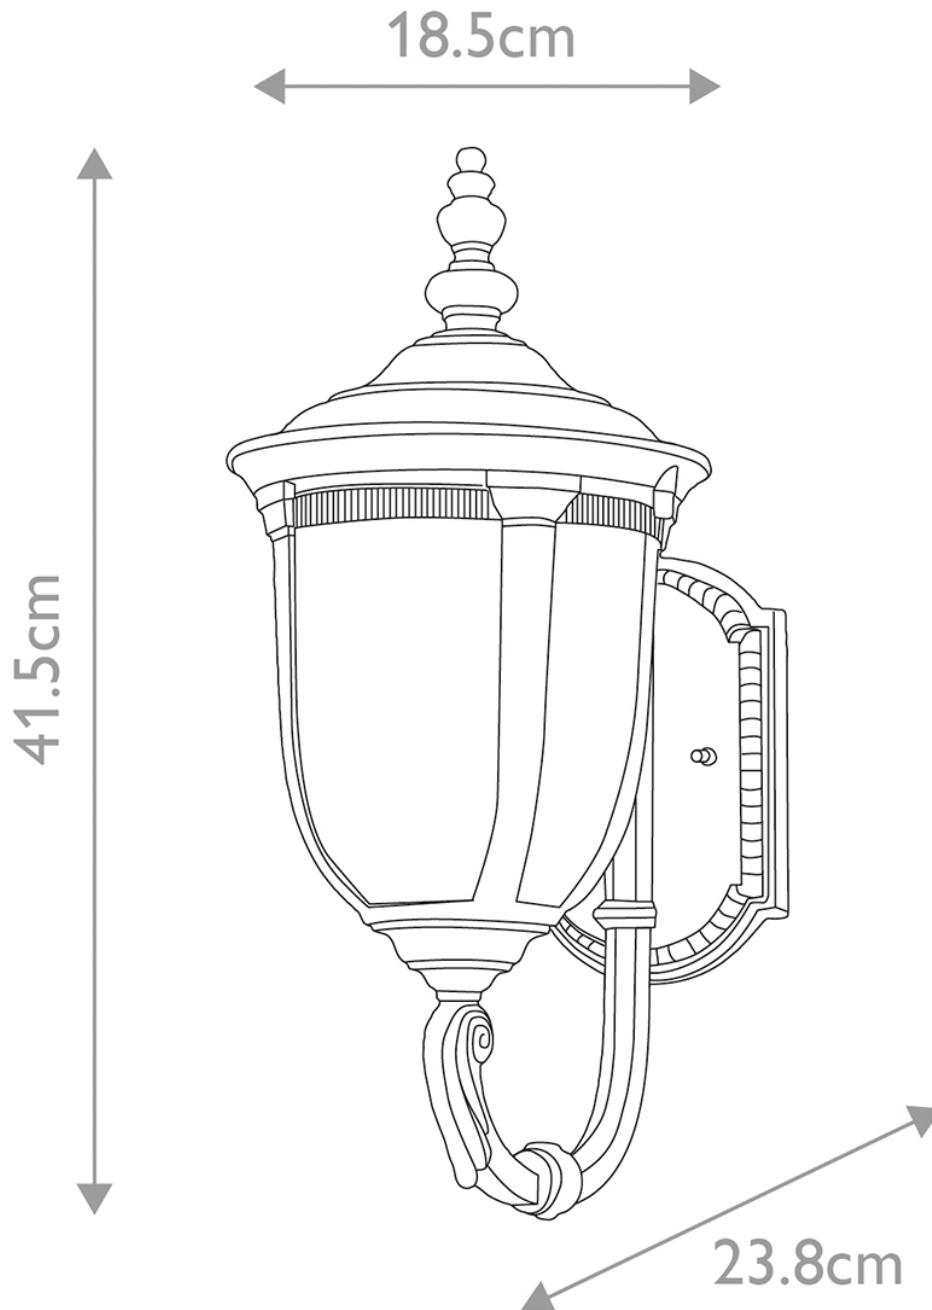

Elstead Lighting - Cleveland - CL1-S - Weathered Bronze Clear Seeded Glass IP44 Outdoor Wall Light

**CONTACT**