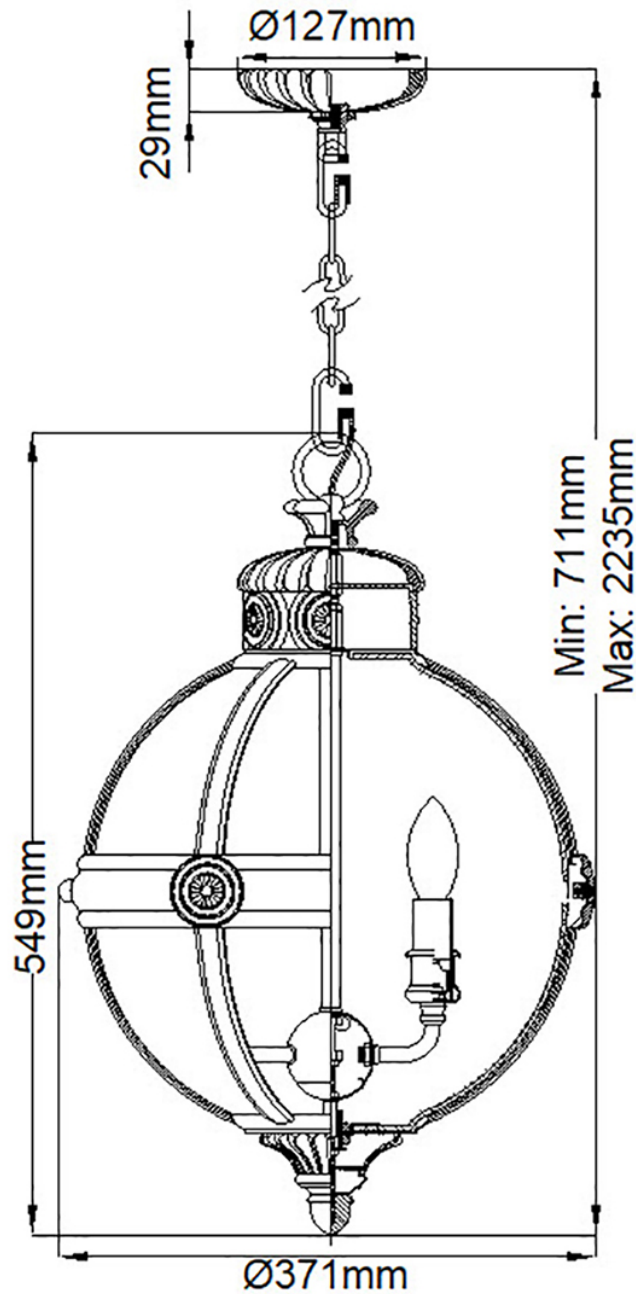

Feiss Lighting - Adams - FE-ADAMS-3P-BB - Brass Clear Glass 3 Light Ceiling Pendant Light

CONTACT