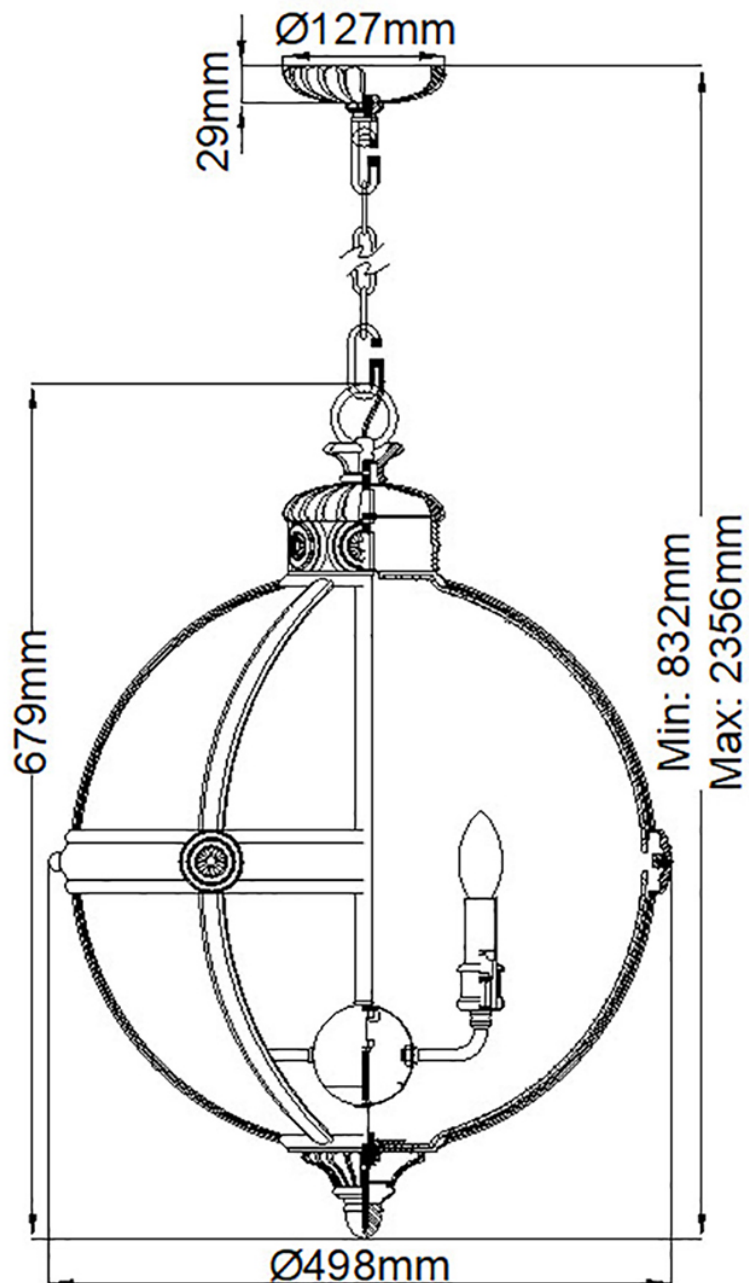

Feiss Lighting - Adams - FE-ADAMS-4P-BB - Brass Clear Glass 4 Light Ceiling Pendant Light

CONTACT