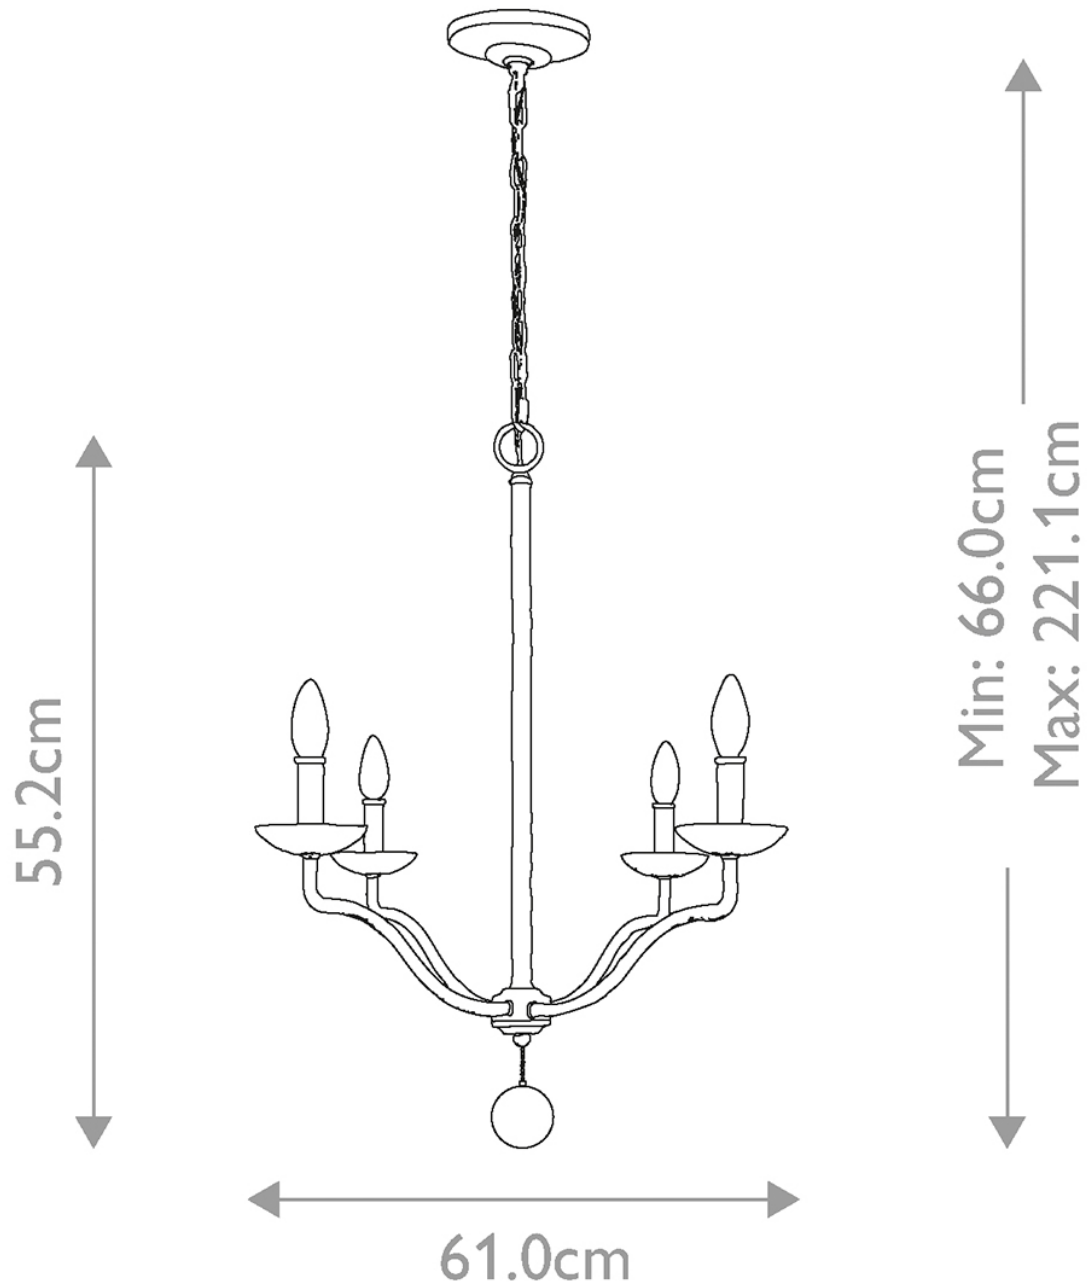

Feiss Lighting - Annie - FE-ANNIE4-PSW - Plaster White 4 Light Chandelier

CONTACT