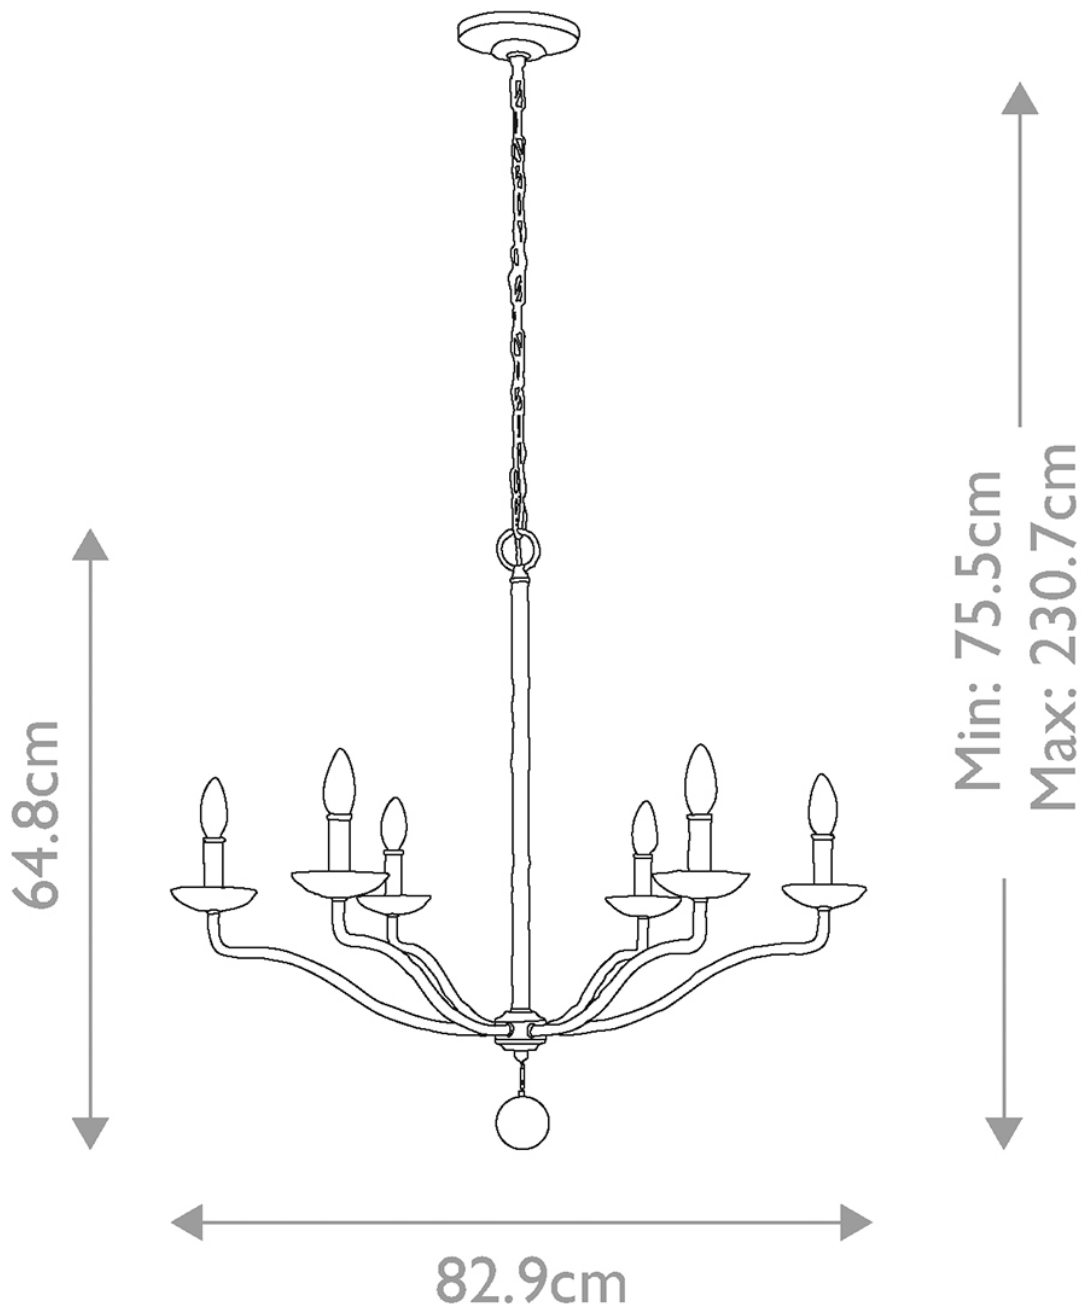

Feiss Lighting - Annie - FE-ANNIE6-PSW - Plaster White 6 Light Chandelier

CONTACT