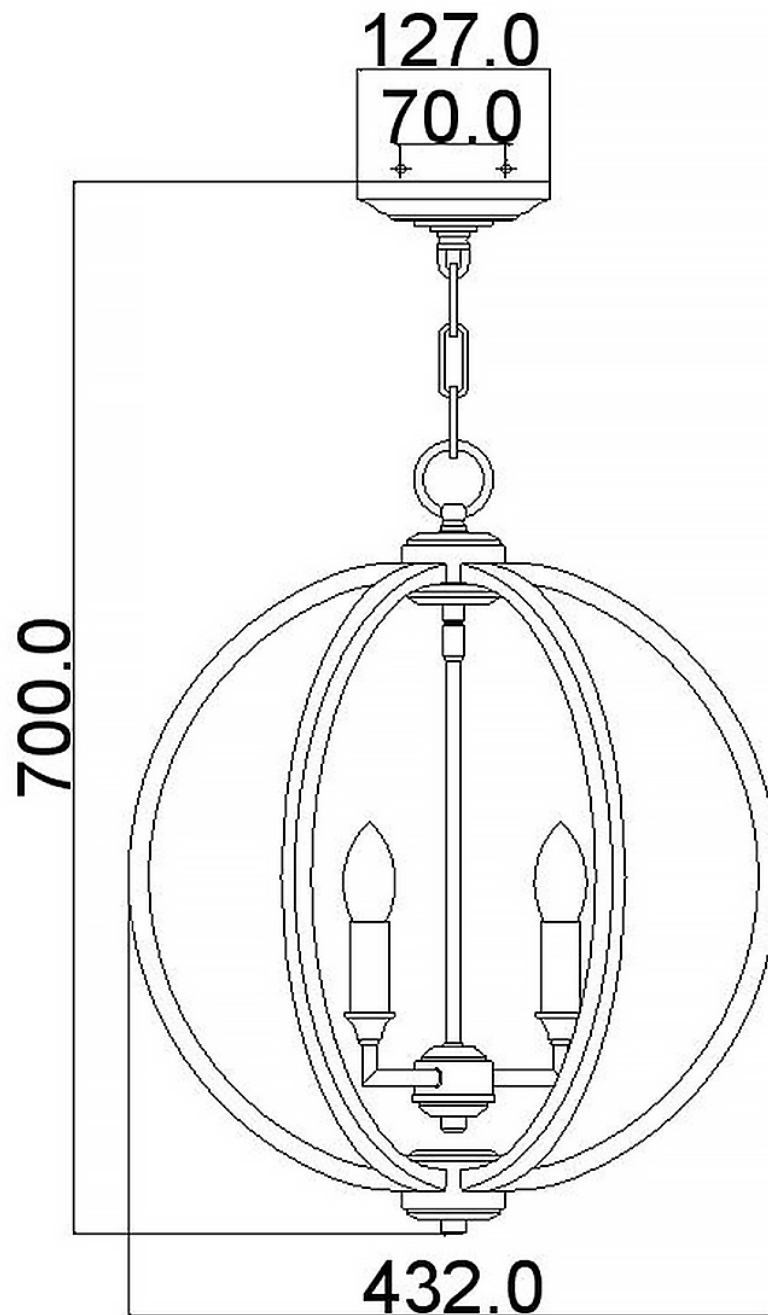

Feiss Lighting - Corinne - FE-CORINNE-3P-M-BB - Brass 3 Light Ceiling Pendant Light

CONTACT