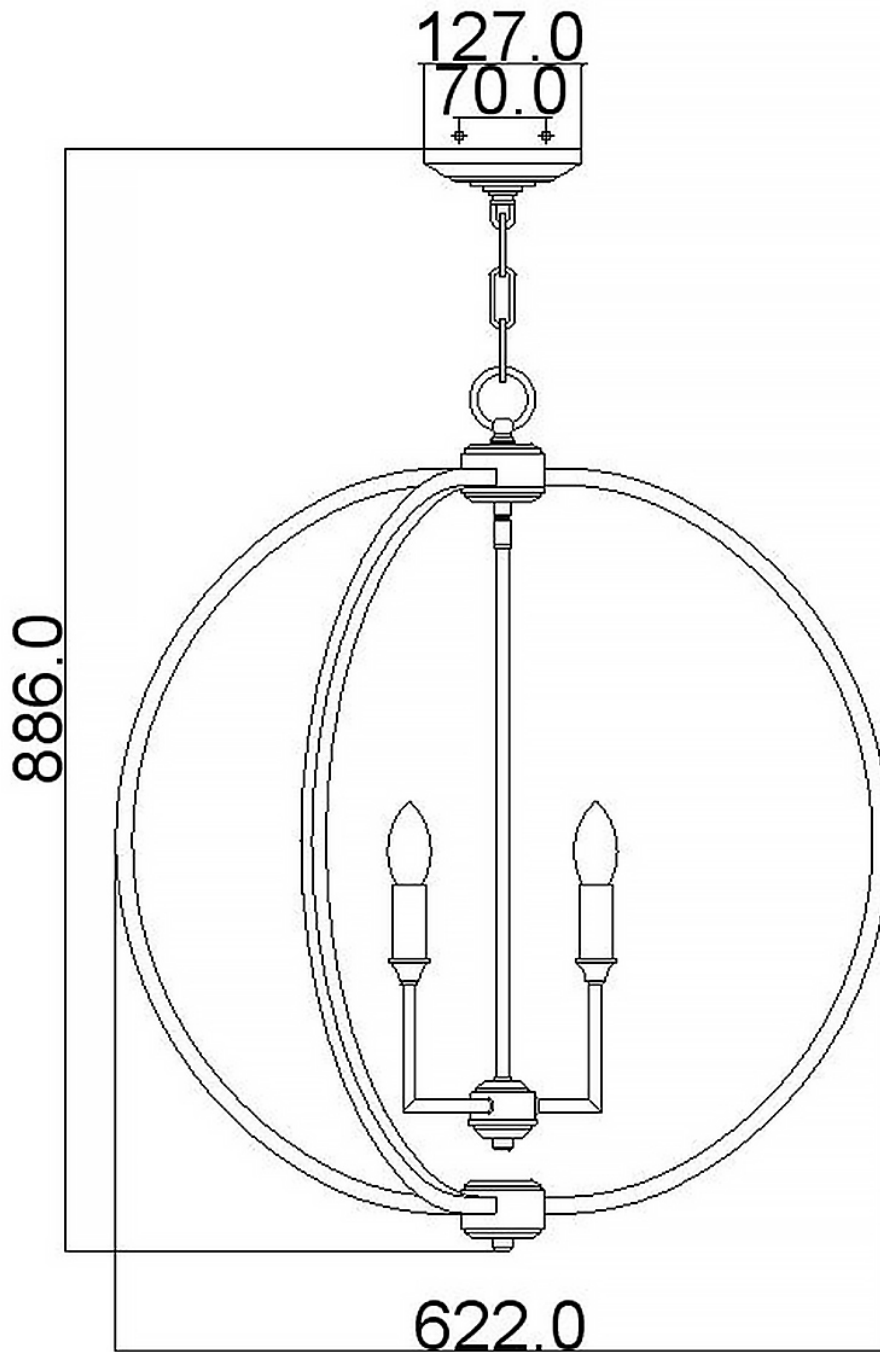

Feiss Lighting - Corinne - FE-CORINNE-6P-L-BB - Brass 6 Light Ceiling Pendant Light

CONTACT