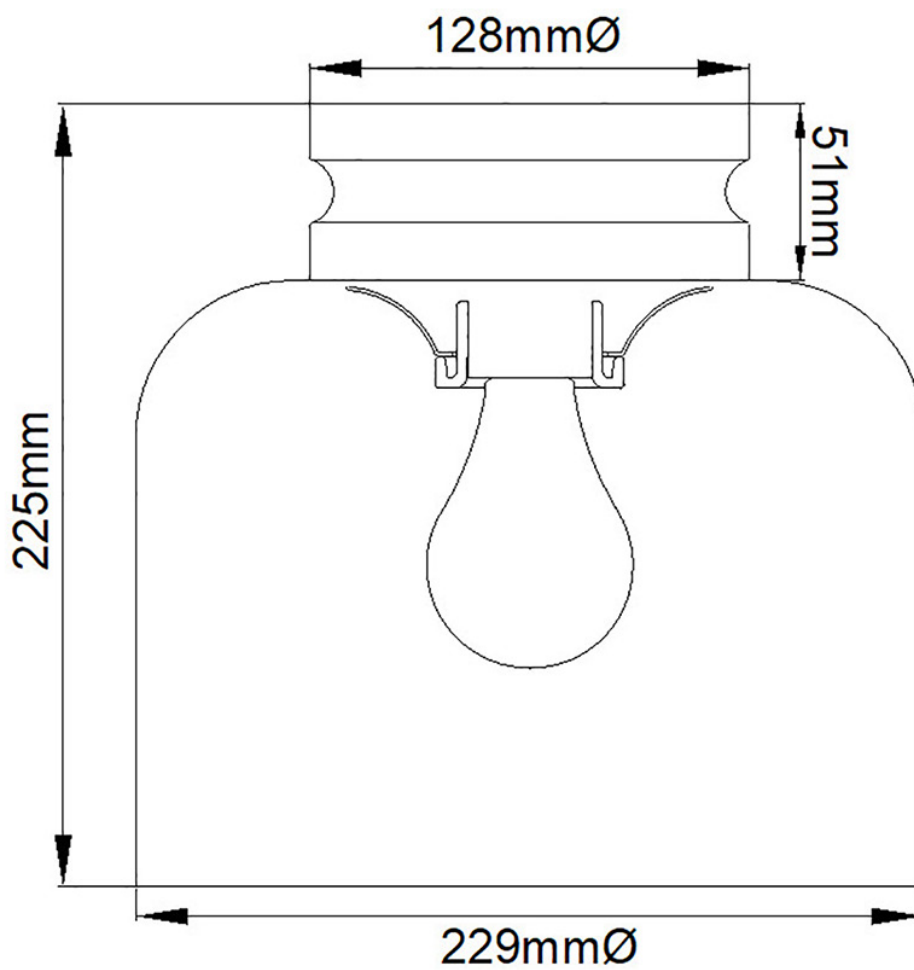

Feiss Lighting - Hounslow - FE-HOUNSLOW-F-BB - Brass Clear Glass Flush Ceiling Light

CONTACT