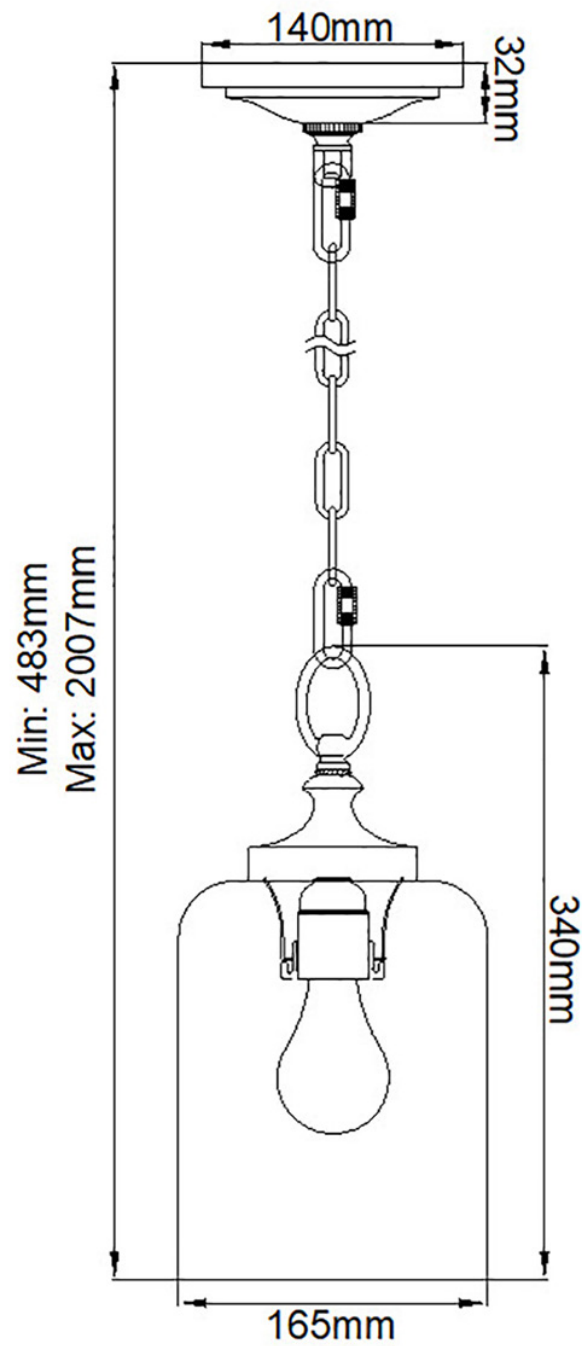

Feiss Lighting - Hounslow - FE-HOUNSLOW-P-BB - Brass Clear Glass Ceiling Pendant Light

CONTACT