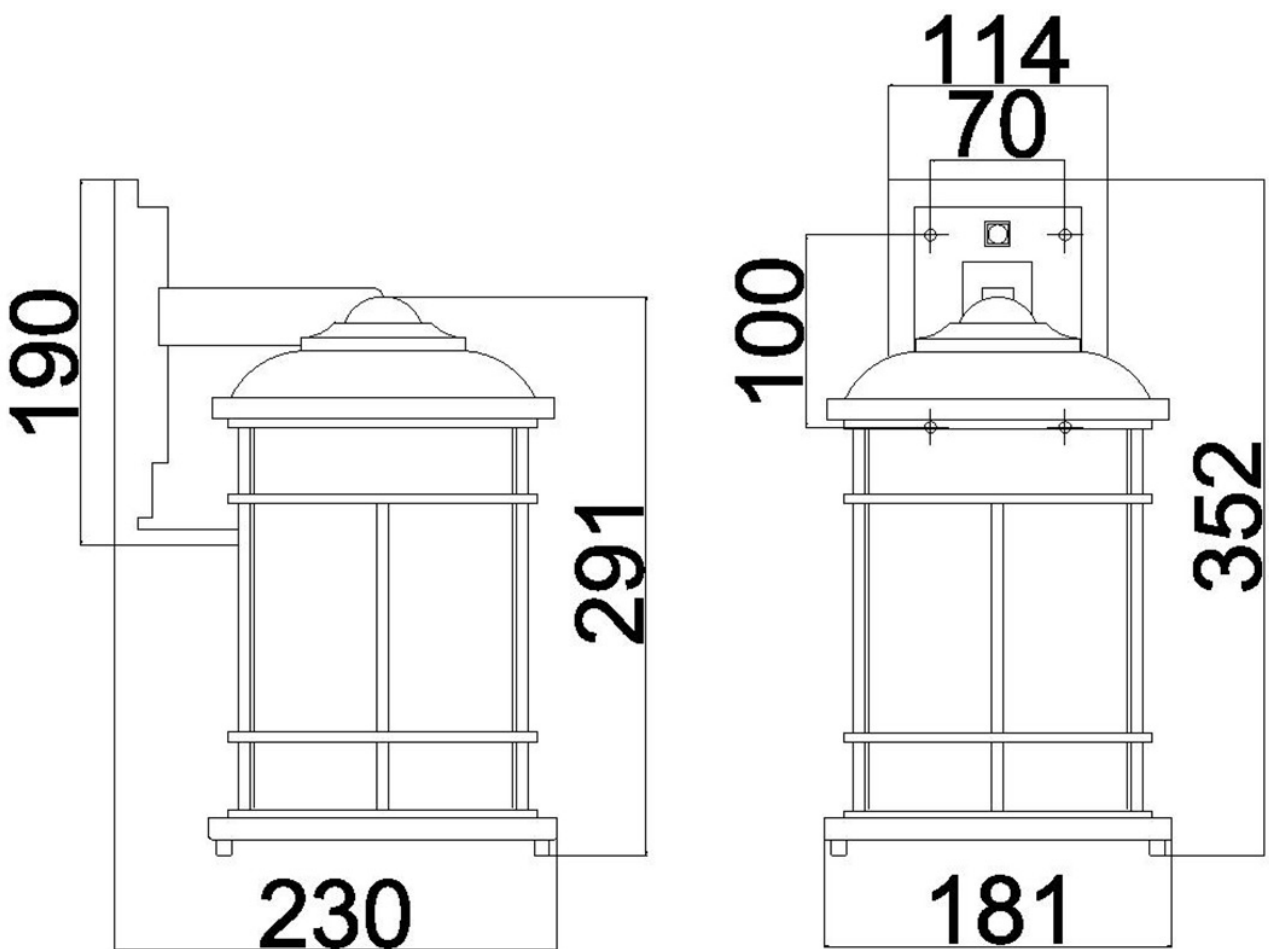

Feiss Lighting - Lighthouse - FE-LIGHTHOUSE2-M-BLK - Black Clear Seeded Glass IP44 Outdoor Wall Light

CONTACT