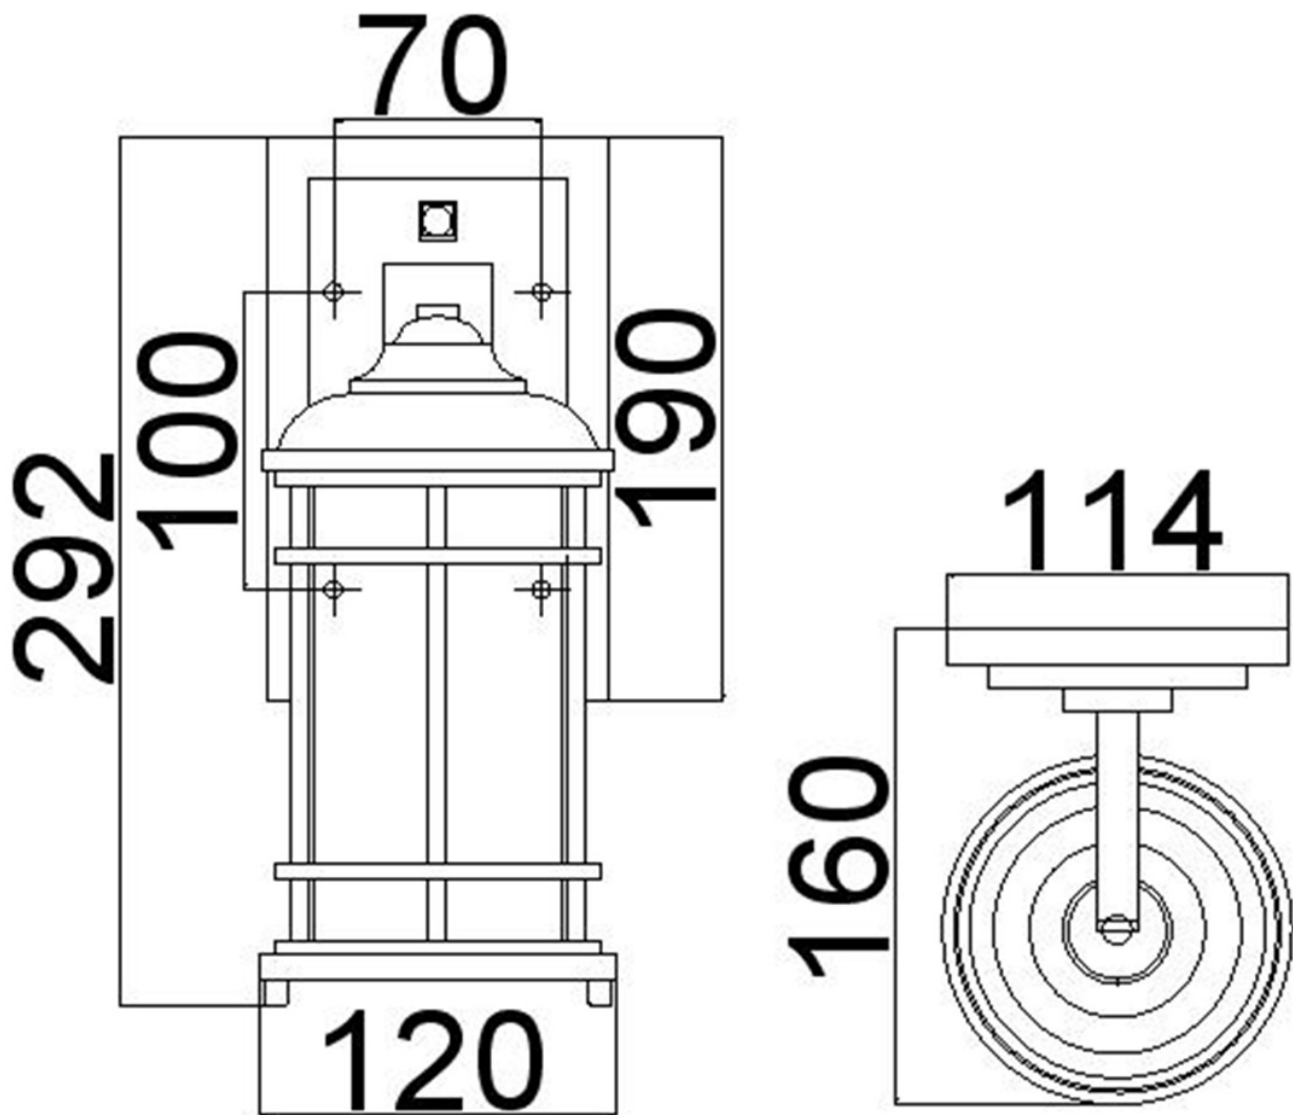

Feiss Lighting - Lighthouse - FE-LIGHTHOUSE2-S-BLK - Black Clear Seeded Glass IP44 Outdoor Wall Light

CONTACT