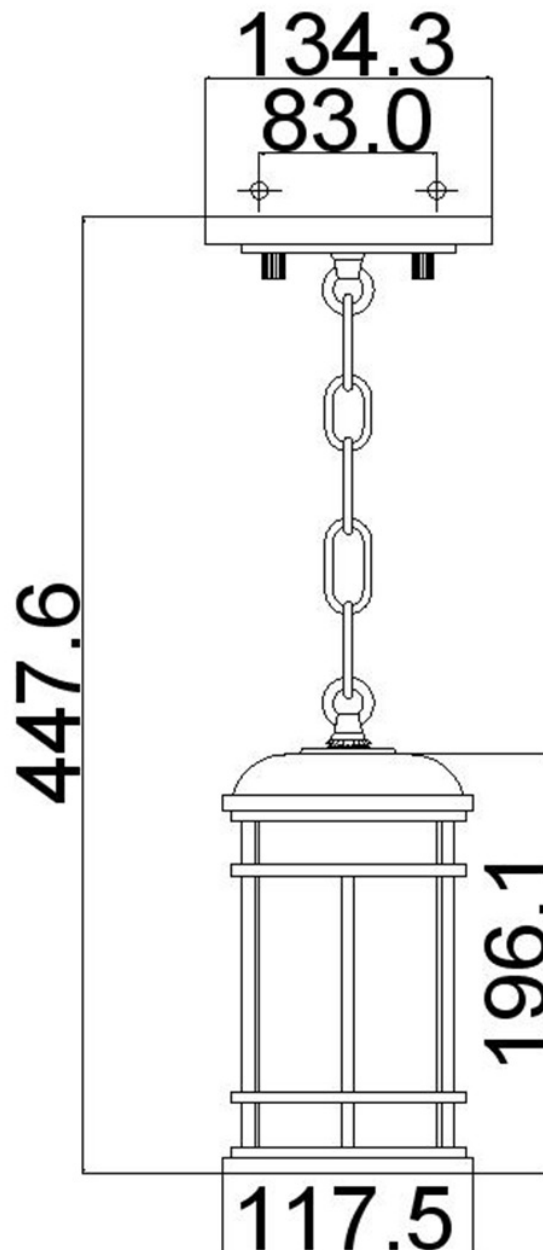

Feiss Lighting - Lighthouse - FE-LIGHTHOUSE8-S-BLK - Black Clear Seeded Glass IP44 Outdoor Ceiling Pendant Light

CONTACT