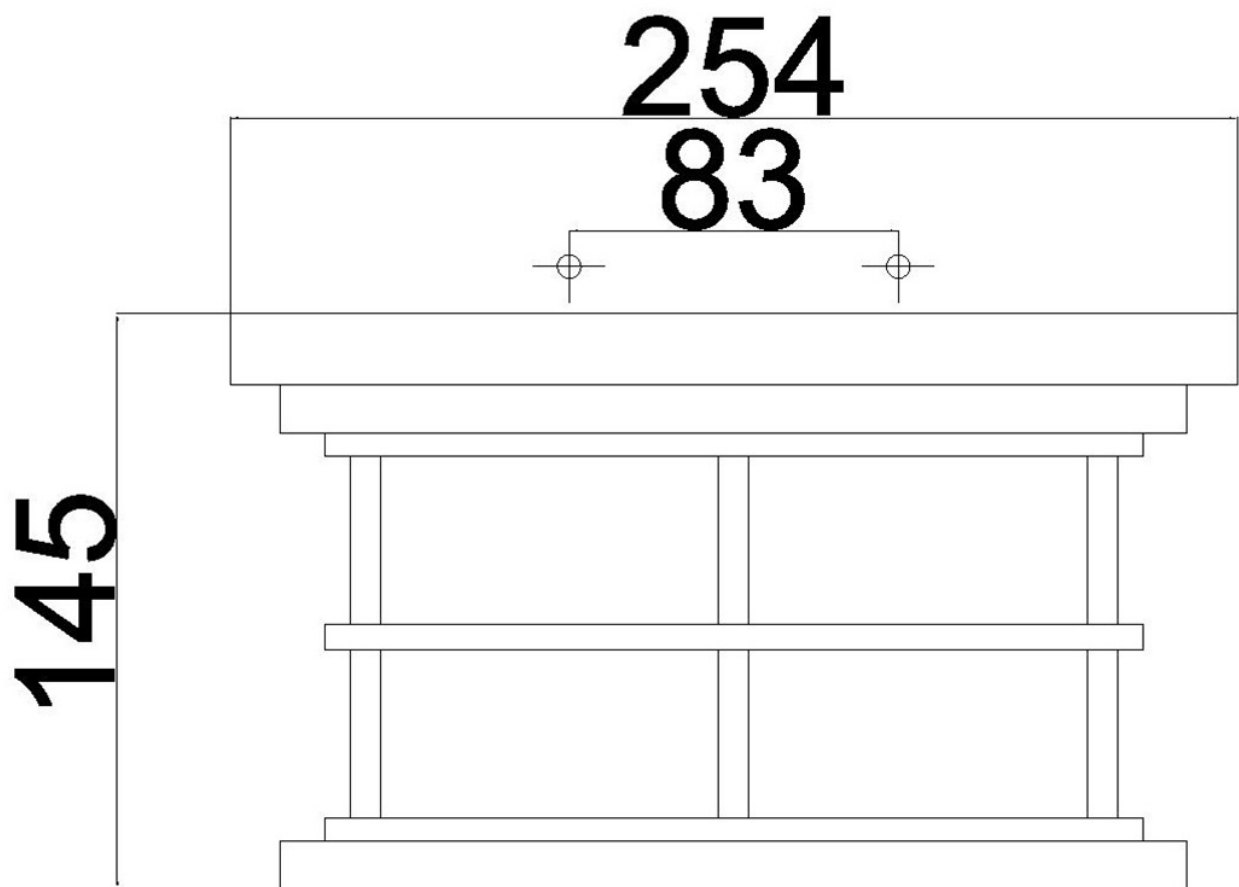

Feiss Lighting - Lighthouse - FE-LIGHTHOUSE-F-BLK - Black Clear Seeded Glass 2 Light IP44 Outdoor Ceiling Flush Light

CONTACT